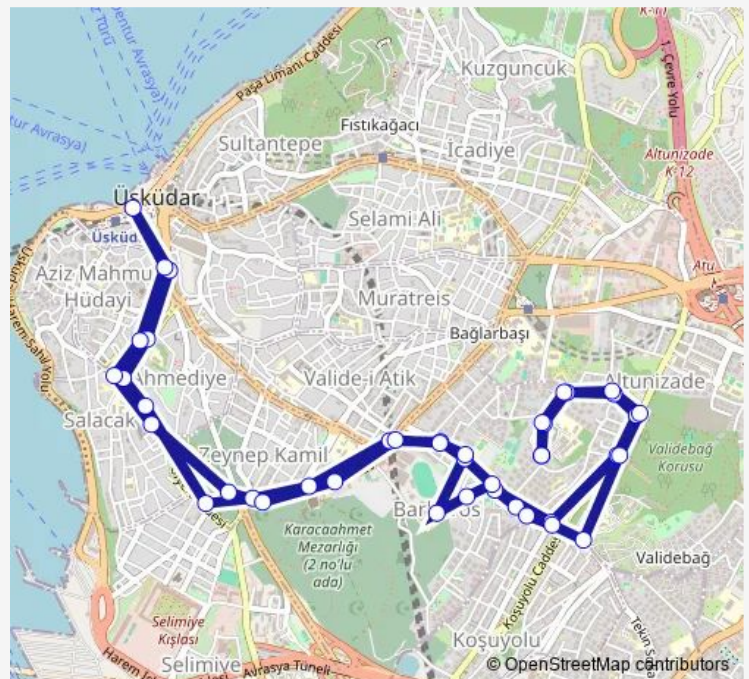

### Route schedule

ÜSKÜDAR DEVLET HASTANESİ — ÜSKÜDAR DEVLET HASTANESİ

Monday 06:20-20:20

Tuesday 06:20-20:20

Wednesday 06:20-20:20

Thursday 06:20-20:20

Friday 06:20-20:20

Saturday 06:20-20:15

### Route info

Direction: ÜSKÜDAR DEVLET HASTANESİ

Stops: 42

Trip Duration: 0 hour 31 min

■ 12C — Üsküdar Marmaray - Üsküdar Devlet Hastanesi

BusMaps

HALK CADDESİ

DOĞANCILAR