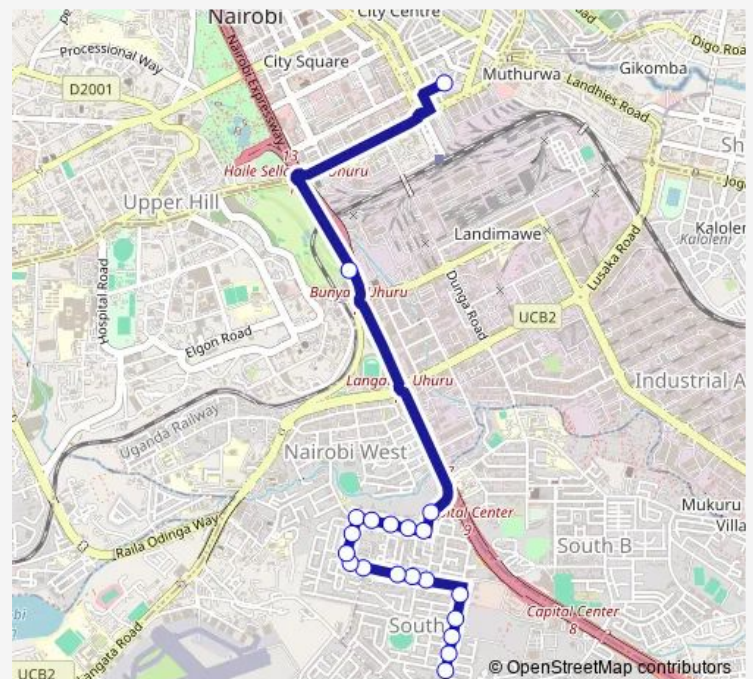

### Direction

Bus Station — Container/New Apostolic Church

14 stops

[Open route schedule](#)

Bus Station

Nyayo

Government Plaza/Devis

Flyover

### Route schedule

Bus Station — Container/New Apostolic Church

Monday 06:00

Tuesday 06:00

Wednesday 06:00

Thursday 06:00

Friday 06:00

Saturday 06:00

### Route info

Direction: Bus Station

Stops: 14

Trip Duration: 0 hour 16 min

12c — Bus Station-Red Cross-Mugoya