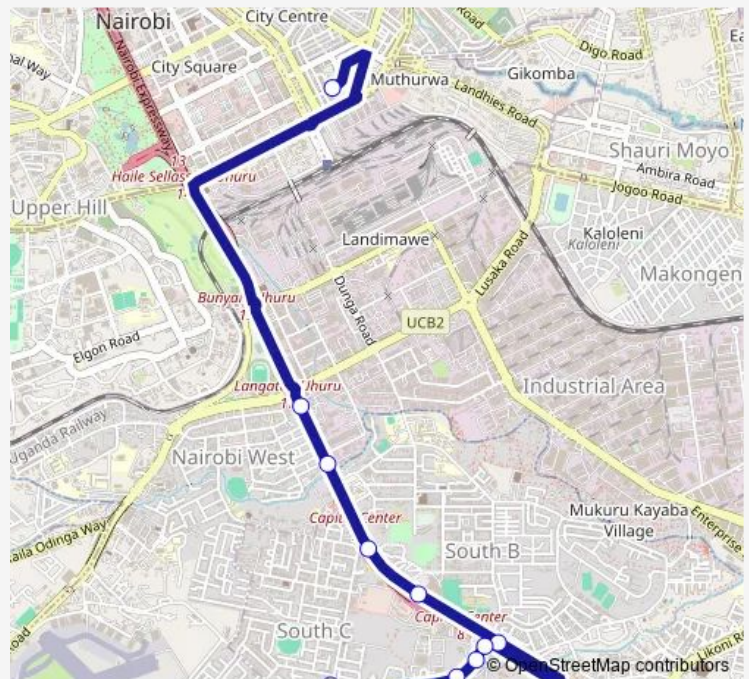

Makaburini

Bus Station

Route schedule

Mugoya — Bus Station

Monday 06:00

Tuesday 06:00

Wednesday 06:00

Thursday 06:00

Friday 06:00

Saturday 06:00

Sunday 06:00

Route info

Direction: Mugoya

Stops: 20

Trip Duration: 0 hour 19 min

12C — Bus Station-Red Cross-Mugoya

Direction

Bus Station — Container/New Apostolic Church

14 stops

[Open route schedule](#)

Bus Station

Nyayo

Government Plaza/Devis

Flyover