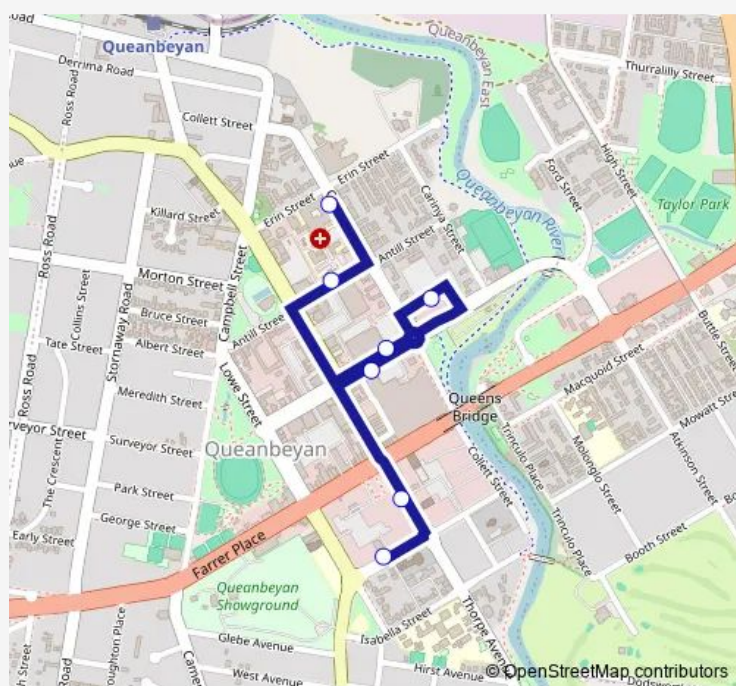

Bus D840 On Demand Queanbeyan

[Go to website](#)

Direction

Rutledge St After Lowe St — Queanbeyan Hospital, Collett St

7 stops

[Open route schedule](#)

Rutledge St After Lowe St

Queanbeyan City Council, Crawford St

Morrisset St Before Collett St

Queanbeyan Interchange, Stand 2

Riverside Plaza, Morrisset St

Antill St At Erin St

Queanbeyan Hospital, Collett St

Route schedule

Rutledge St After Lowe St — Queanbeyan Hospital, Collett St

Monday 09:25-13:25

Tuesday 09:25-13:25

Wednesday 09:25-13:25

Thursday 09:25-13:25

Friday 09:25-13:25

Saturday —

Sunday —

Route info

Direction: Rutledge St After Lowe St

Stops: 7

Trip Duration: 0 hour 9 min

D840 — On Demand Queanbeyan

D840 Bus time schedules and route maps are available in an offline PDF at busmaps.com. Use the busmaps.com website to see live bus times, train schedule or subway schedule, and step-by-step directions for all public transit in Queanbeyan