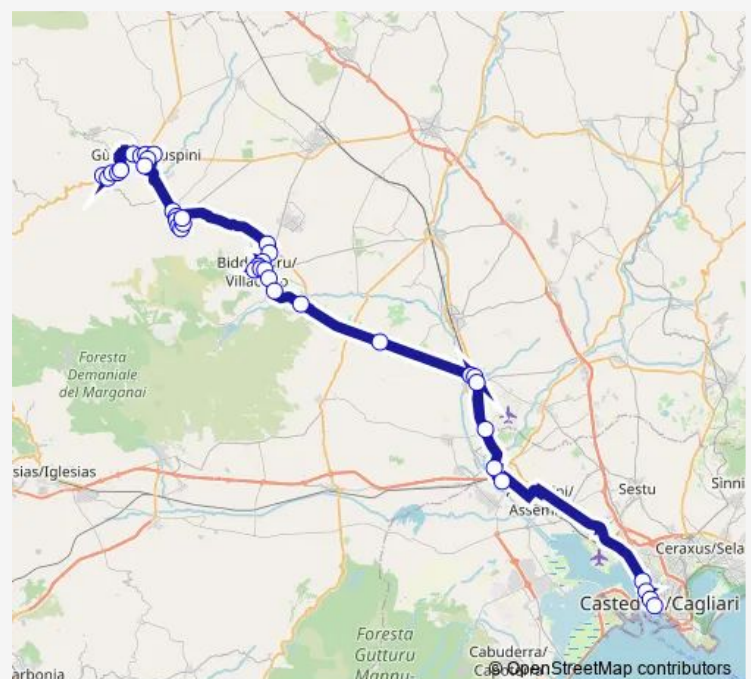

Leni

Villacidro COA DE Purdeddu

Villacidro VIA Nazionale 230

Villacidro VIA Nazionale 114

Route schedule

Cagliari Autostazione Arst — Guspini IS Boinargius Sud

Monday 07:55-13:25

Tuesday 07:55-13:25

Wednesday 07:55-13:25

Thursday 07:55-13:25

Friday 07:55-13:25

Saturday 07:55

Sunday —

Route info

Direction: Cagliari Autostazione Arst

Stops: 40

Trip Duration: 1 hour 45 min

Linea 211 — Pabillonis - Arbus - Guspini - Villacidro - Decimomannu - Cagliari

Villacidro VIA Repubblica 219

Villacidro FR. Lavatoio

Villacidro VIA Parrocchia 175

Villacidro VIA SAN Gavino 17