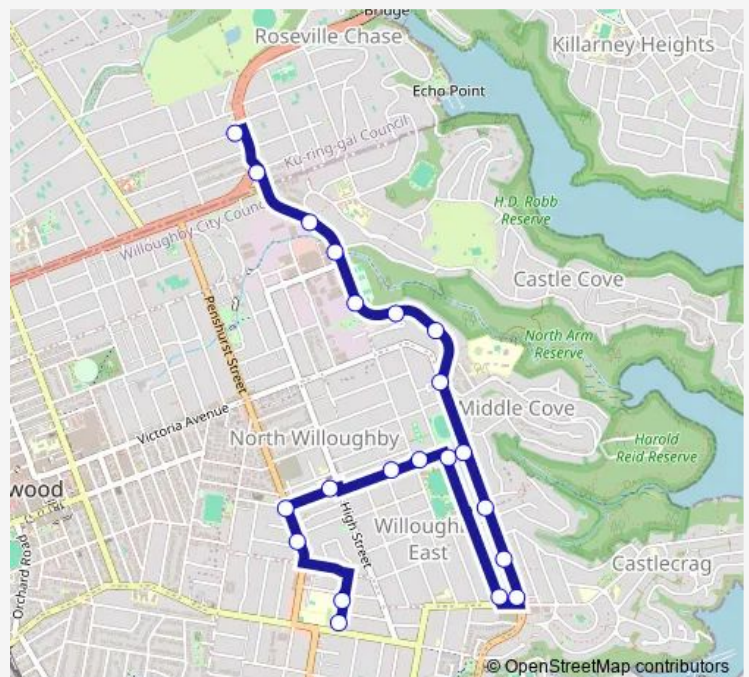

School Bus 752w Willoughby Girls High to East Roseville

[Go to website](#)

**Direction**

Willoughby Girls High School, Keary St, Stand 4 — Addison Av After Babbage Rd

21 stops

[Open route schedule](#)

Willoughby Girls High School, Keary St, Stand 4

Eastern Valley Way Opp 323

Warrane Reserve, Eastern Valley Way

Chatswood Business Park, Eastern Valley Way

Eastern Valley Way Opp Deepwater Rd

Clive St Opp Malvern Av

Addison Av After Babbage Rd

Route schedule

Willoughby Girls High School, Keary St, Stand 4 — Addison Av After Babbage Rd

Monday	15:40
Tuesday	15:40
Wednesday	15:40
Thursday	14:40
Friday	15:40
Saturday	—
Sunday	—

Route info

Direction: Willoughby Girls High School, Keary St, Stand 4

Stops: 21

Trip Duration: 0 hour 18 min

752w — Willoughby Girls High to East Roseville

752w School Bus time schedules and route maps are available in an offline PDF at [busmaps.com](https://busmaps.com). Use the [busmaps.com](https://busmaps.com) website to see live bus times, train schedule or subway schedule, and step-by-step directions for all public transit in Sydney