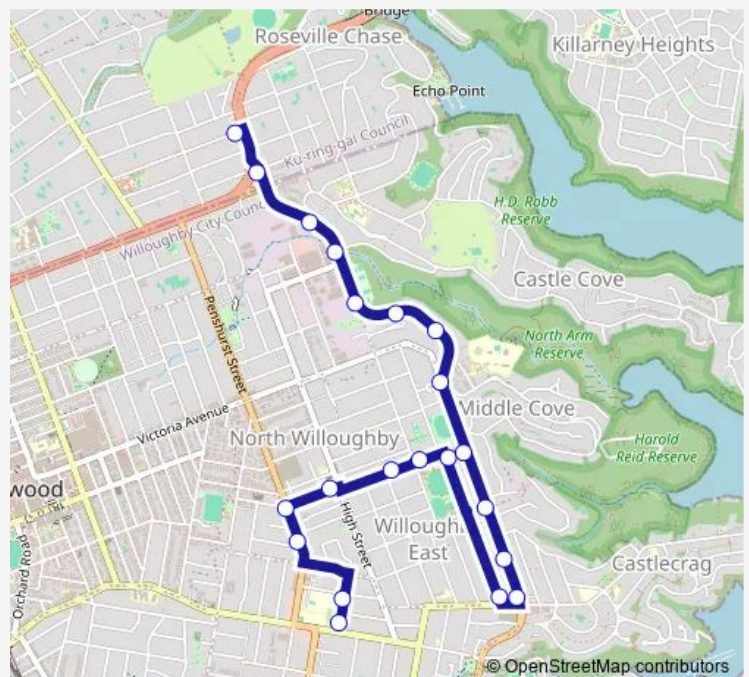

School Bus 752w Willoughby Girls High to East Roseville

[Go to website](#)

Direction

Willoughby Girls High School, Keary St, Stand 4 — Addison Av After Babbage Rd

21 stops

[Open route schedule](#)

Willoughby Girls High School, Keary St, Stand 4

Eastern Valley Way Opp 323

Warrane Reserve, Eastern Valley Way

Chatswood Business Park, Eastern Valley Way

Eastern Valley Way Opp Deepwater Rd

Clive St Opp Malvern Av

Addison Av After Babbage Rd

Route schedule

Willoughby Girls High School, Keary St, Stand 4 — Addison Av After Babbage Rd

Monday	15:40
Tuesday	15:40
Wednesday	15:40
Thursday	15:40
Friday	15:40
Saturday	—
Sunday	—

Route info

Direction: Willoughby Girls High School, Keary St, Stand 4

Stops: 21

Trip Duration: 0 hour 18 min

752w — Willoughby Girls High to East Roseville

752w School Bus time schedules and route maps are available in an offline PDF at busmaps.com. Use the busmaps.com website to see live bus times, train schedule or subway schedule, and step-by-step directions for all public transit in Sydney