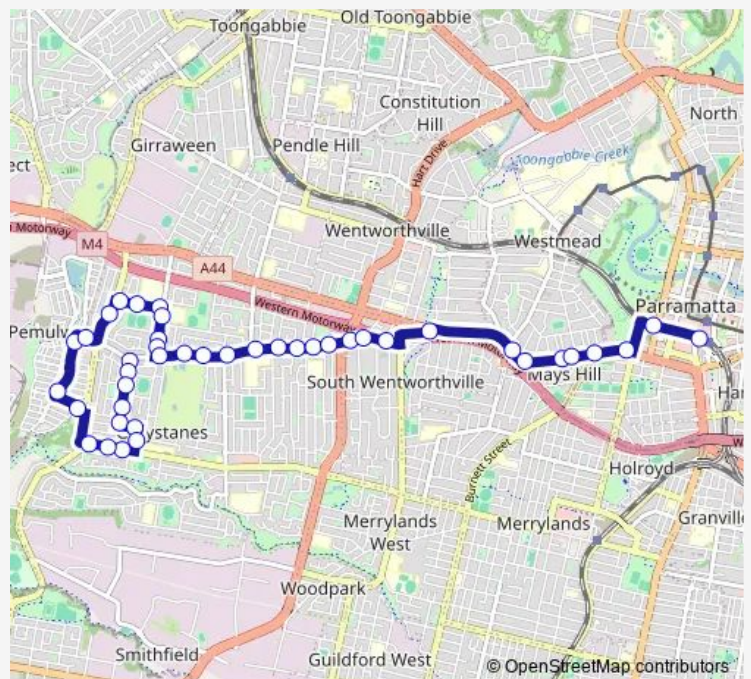

Bathurst St At Kiama St

Bathurst St At Beresford Rd

Beresford Road Public School, Beresford Rd

Beresford Rd After Namoi St

Beresford Rd Before Old Prospect Rd

Route schedule

Gozo Rd After Old Prospect Rd — Parramatta Station, Stand A1

Monday	05:10-21:07
Tuesday	05:10-21:07
Wednesday	05:10-21:07
Thursday	05:10-21:07
Friday	05:10-21:07
Saturday	05:14-19:42
Sunday	06:14-19:42

Route info

Direction: Gozo Rd After Old Prospect Rd

Stops: 42

Trip Duration: 0 hour 32 min