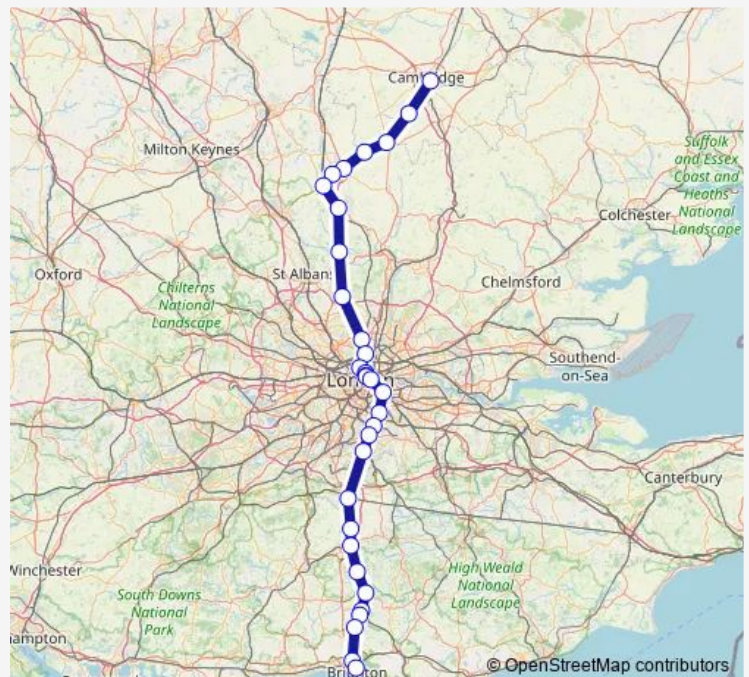

Thursday 21:54

Friday —

Saturday —

Sunday —

Route info

Direction: Cambridge

Stops: 31

Trip Duration: 2 hour 31 min

■ TI:Cbgb->Btn — TL train service from CBG to Btn

Purley

Earlswood (Surrey)

Gatwick Airport

Three Bridges

Balcombe

Haywards Heath

Wivelsfield

Burgess Hill

Preston Park

Brighton

Direction

Cambridge — Brighton

31 stops

[Open route schedule](#)

Cambridge