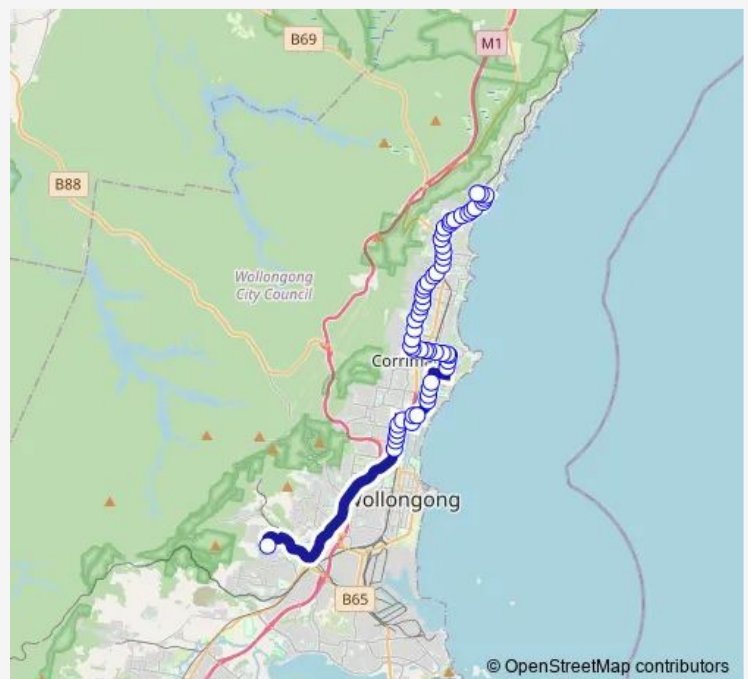

Monday 15:40

Tuesday 15:40

Wednesday 15:40

Thursday 15:40

Friday 15:40

Saturday —

Sunday —

Route info

Direction: Derribong Dr Before Odenpa Rd

Stops: 56

Trip Duration: 0 hour 47 min

Rothery St At Edwina St

Rothery St After Edwina St

Rothery St Before Cross St

Corrimal Public School, Rothery St

Princes Hwy After Robson St