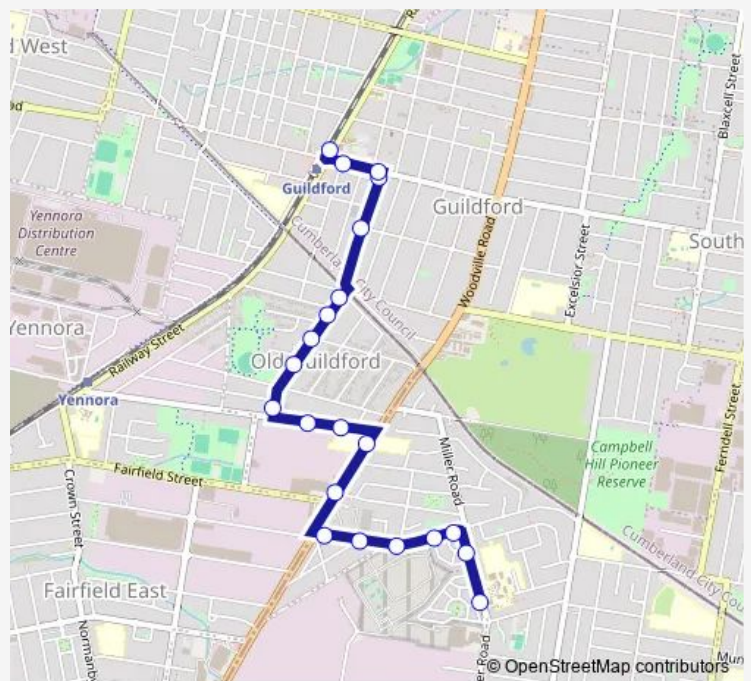

School Bus S410 Chester Hill HS to Guildford Station

[Go to website](#)

Direction

Miller Rd Opp Chester Hill High School — Guildford Station, Railway St

21 stops

[Open route schedule](#)

- Miller Rd Opp Chester Hill High School
- Miller Rd At Second Walk
- Gurney Rd After Miller Rd
- Gurney Rd At First Walk
- Villawood Immigration Detention Centre, Gurney Rd
- Gurney Rd At Minmai Rd
- Gurney Rd Before Woodville Rd
- Woodville Rd At Fairfield St
- Woodville Rd Before Orchardleigh St
- Old Guildford Public School, Orchardleigh St
- Orchardleigh St Opp Broughton St
- Broughton St Opp Guildford Arabic Baptist Church
- Broughton St Before Waratah St
- Broughton St Opp Springfield St
- Broughton St Before Shackel Av
- Broughton St Opp Guildford Arabic Gospel Chapel
- Bolton St Opp Rhodes Av
- Bolton St Opp Guilford Anglican Church
- Guildford Rd Opp Guildford Fire Station
- Guildford Rd At Cross St
- Guildford Station, Railway St

Route schedule

Miller Rd Opp Chester Hill High School — Guildford Station, Railway St

Monday	14:35
Tuesday	14:35
Wednesday	—
Thursday	—
Friday	—
Saturday	—
Sunday	—

Route info

Direction: Miller Rd Opp Chester Hill High School

Stops: 21

Trip Duration: 0 hour 11 min

S410 — Chester Hill HS to Guildford Station

S410 School Bus time schedules and route maps are available in an offline PDF at busmaps.com. Use the busmaps.com website to see live bus times, train schedule or subway schedule, and step-by-step directions for all public transit in Parramatta