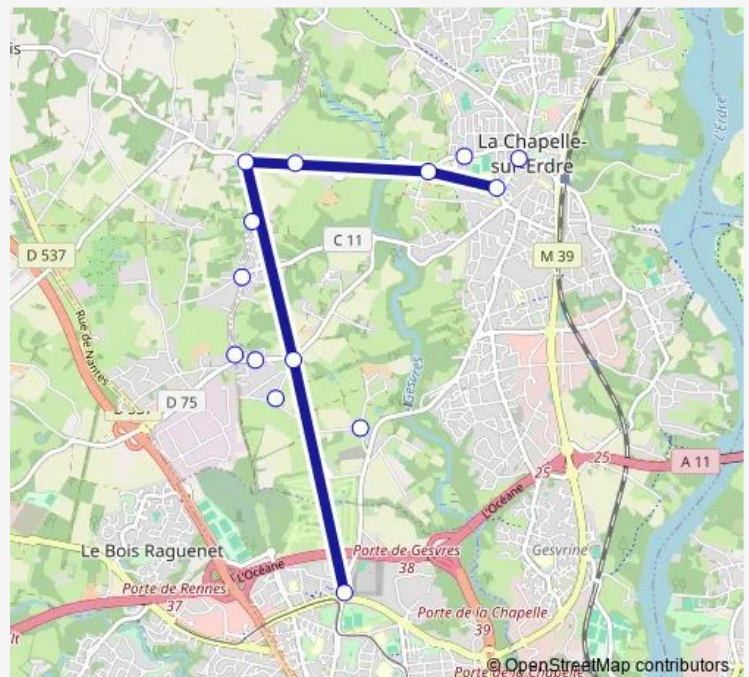

Direction

Léo Lagrange — René Cassin

14 stops

[Open route schedule](#)

Léo Lagrange

Gilière

Cèdre

Evardière

Noue Verrière

René Cassin

Route schedule

Léo Lagrange — René Cassin

Monday 07:03-08:18

Tuesday 07:03-08:18

Wednesday 07:03-08:18

Thursday 07:03-08:18

Friday 07:03-08:18

Saturday —

Sunday —

Route info

Direction: Léo Lagrange

Stops: 14

Trip Duration: 0 hour 21 min

Direction

René Cassin — Léo Lagrange

14 stops

[Open route schedule](#)

René Cassin

Noue Verrière

Grasse Noue

Champ de l'Alouette

Le Gray 2