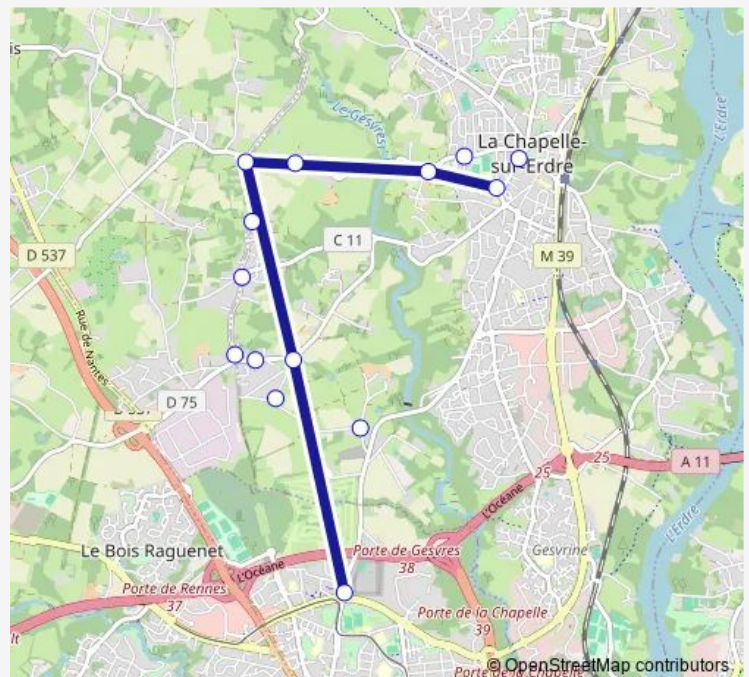

Direction

Léo Lagrange — René Cassin

14 stops

[Open route schedule](#)

Léo Lagrange

Gilière

Cèdre

Evardière

Noue Verrière

René Cassin

Route schedule

Léo Lagrange — René Cassin

Monday 07:03-08:18

Tuesday 07:03-08:18

Wednesday 07:03-08:18

Thursday 07:03-08:18

Friday 07:03-08:18

Saturday —

Sunday —

Route info

Direction: Léo Lagrange

Stops: 14

Trip Duration: 0 hour 21 min

Direction

René Cassin — Léo Lagrange

14 stops

[Open route schedule](#)

René Cassin

Noue Verrière

Grasse Noue

Champ de l'Alouette

Le Gray 2