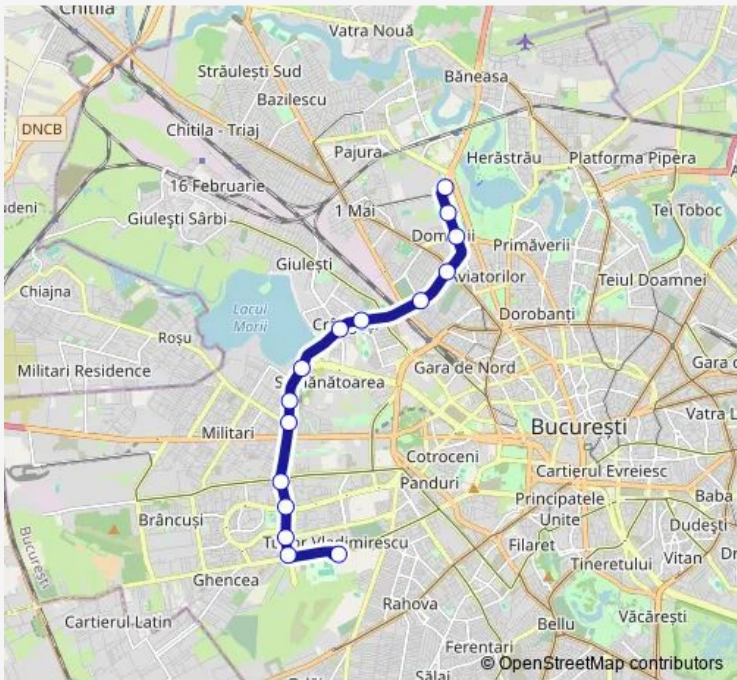

Direction
 Ghencea — Piata Presei
 15 stops
[Open route schedule](#)

- Ghencea
- Brasov
- Parcul Drumul Taberei
- Drumul Taberei
- Bd. Timisoara
- Bd. Uverturii
- Orsova
- Pod Ciurel
- Piata Crangasi
- Pasaj Grant
- Turda
- Bd. Ion Mihalache
- Casin
- Agronomie
- Piata Presei

Route schedule
 Ghencea — Piata Presei

Monday	04:30-23:00
Tuesday	04:30-23:00
Wednesday	04:30-23:00
Thursday	04:30-23:00
Friday	04:30-23:00
Saturday	04:30-23:00
Sunday	04:38-23:00

Route info
 Direction: Ghencea
 Stops: 15
 Trip Duration: 0 hour 32 min

Pasaj Grant

Soseaua Crangasi

Piata Crangasi

Pod Ciurel

Orsova

Bd. Uverturii

Bd. Timisoara

Drumul Taberei

Thursday 05:05-23:25

Friday 05:05-23:25

Saturday 05:05-23:25

Sunday 05:05-23:25

Route info

Direction: Piata Presei

Stops: 15

Trip Duration: 0 hour 30 min