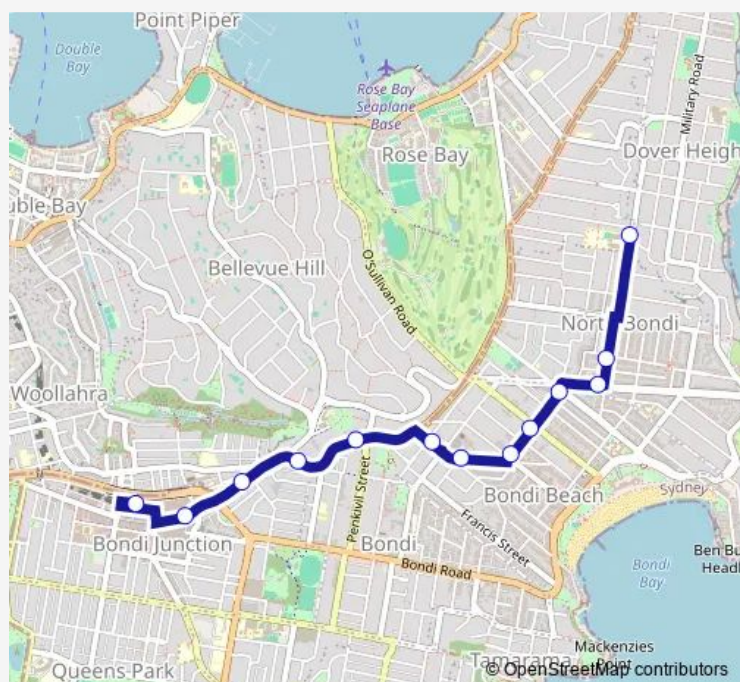

School Bus 607e Bondi Junction to Rose Bay Sc

[Go to website](#)

**Direction**

Bondi Junction Station, Stand M — Rose Bay Secondary College, Stand 2, Hardy St

13 stops

[Open route schedule](#)

- Bondi Junction Station, Stand M
- Westfield Bondi Junction, Oxford St
- Old South Head Rd Before Edgecliff Rd
- Old South Head Rd After Victoria Rd
- Old South Head Rd Before Banksia Rd
- O'Brien St At Simpson St
- O'Brien St Opp Barracluff Av
- Glenayr Av At Hall St
- Glenayr Av At Curlewis St
- Glenayr Av Opp Warners Av
- Galilee Primary School, Blair St
- Mitchell St At O'Donnell St
- Rose Bay Secondary College, Stand 2, Hardy St

Route schedule

Bondi Junction Station, Stand M — Rose Bay Secondary College, Stand 2, Hardy St

Monday	08:21-08:24
Tuesday	08:21-08:24
Wednesday	08:21-08:24
Thursday	08:21-08:24
Friday	08:21-08:24
Saturday	—
Sunday	—

Route info

Direction: Bondi Junction Station, Stand M

Stops: 13

Trip Duration: 0 hour 17 min

607e — Bondi Junction to Rose Bay Sc

607e School Bus time schedules and route maps are available in an offline PDF at [busmaps.com](https://busmaps.com). Use the [busmaps.com](https://busmaps.com) website to see live bus times, train schedule or subway schedule, and step-by-step directions for all public transit in Sydney