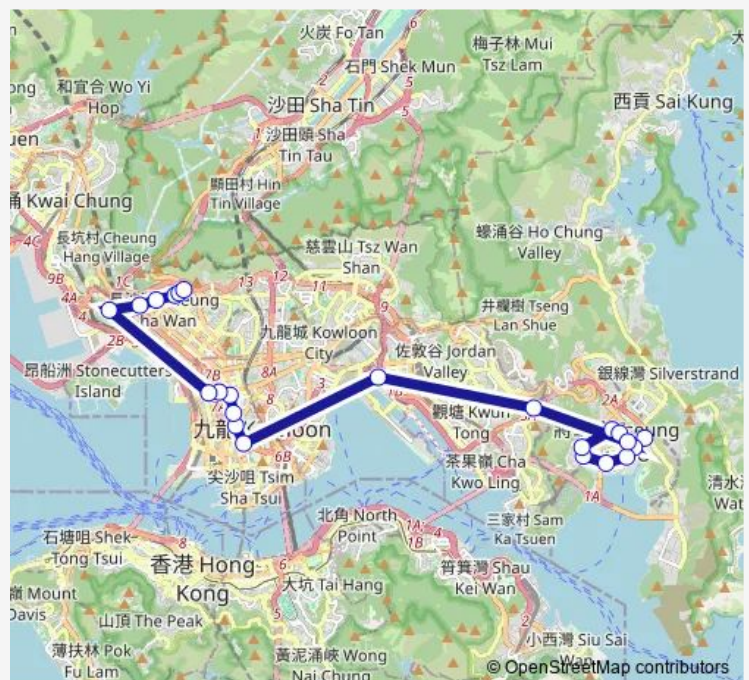

Tuesday 05:30-23:10

Wednesday 05:30-23:10

Thursday 05:30-23:10

Friday 05:30-23:10

Saturday 05:30-23:10

Sunday 05:30-23:10

Route info

Direction: [Ctb] Oscar BY THE Sea|[Kmb] Oscar BY THE
Sea

Stops: 23

Trip Duration: 1 hour 3 min

[Ctb] MAN Ming Lane, Nathan Road[[Kmb] MAN Ming Lane YAU MA Tei

[Ctb] Pitt Street, Nathan Road[[Kmb+Ctb] Pitt Street YAU MA TEI/
Pitt Street, Nathan Road[[Kmb] Pitt Street YAU MA Tei