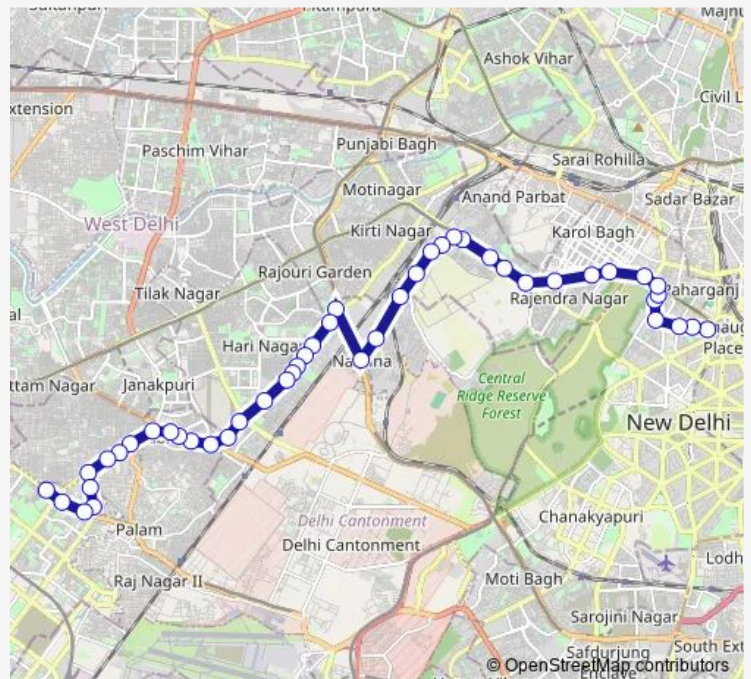

### Direction

Shivaji Stadium Terminal — Madhu Vihar

46 stops

[Open route schedule](#)

- Shivaji Stadium Terminal
- Shaheed Bhagat Singh Marg
- Shaheed Bhagat Singh Marg
- Gole Market
- PS Mandir Marg
- Balmiki Mandir
- Panchkuian Road Banwai Lal Hospital
- Meghdoot Bhawan
- Pusa Road Petrol Pump Sadhu Vaswani Marg
- Karol Bagh Metro Station
- Rajendra Place / Karol Bagh Telephone Exchange
- East Patel Nagar
- South Patel Nagar (Metro Station)
- West Patel Nagar
- Shadipur DTC Colony Metro Station
- Shadipur Colony
- Pandav Nagar
- Naraina Depot
- Bentex
- Loha Mandi
- Payal Cinema

### Route schedule

Shivaji Stadium Terminal — Madhu Vihar

Monday	06:02-20:02
Tuesday	06:02-20:02
Wednesday	06:02-20:02
Thursday	06:02-20:02
Friday	06:02-20:02
Saturday	06:02-20:02
Sunday	06:02-20:02

### Route info

Direction: Shivaji Stadium Terminal

Stops: 46

Trip Duration: 1 hour 25 min

803clup

BusMaps

Naraina Vihar / Indra Market

Mayapuri Depot