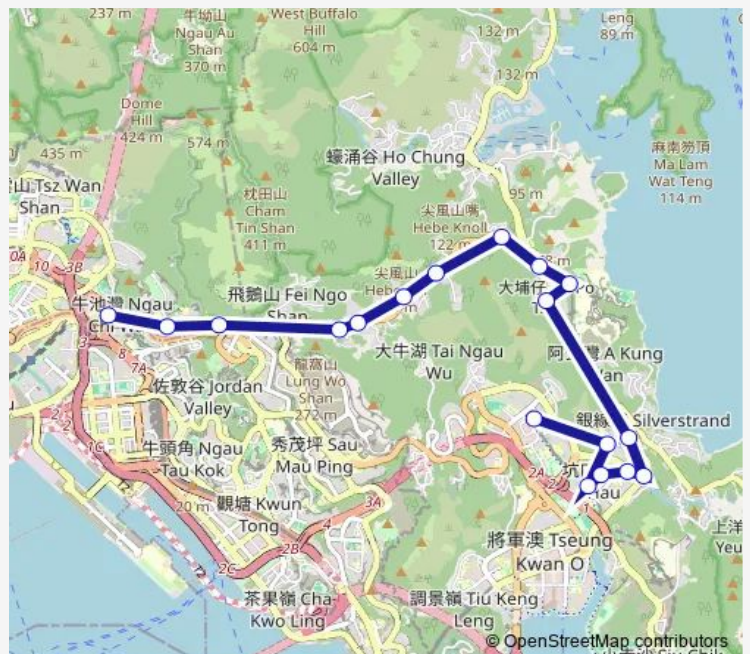

CLEAR WATER BAY ROAD, OUTSIDE PIK UK CORRECTIONAL INSTITUTE

CLEAR WATER BAY ROAD,TA KU LING SAN TSUEN|CLEAR WATER BAY ROAD, OUTSIDE LAS PINADAS|CLEAR WATER BAY ROAD, OUTSIDE LAS PINADAS

CLEAR WATER BAY ROAD,TAI PO TSAI KAU

HONG KONG UNIVERSITY OF SCIENCE AND TECHNOLOGY (NORTH STATION)|HONG KONG UNIVERSITY OF SCIENCE AND TECHNOLOGY

**Route schedule**

Lung Cheung Road, Near Ngau CHI WAN Fire Station|Clear Water BAY Road, Outside Ngau CHI WAN Civic Centre — PO LAM Public Transport Interchange

Monday	00:00-03:00
Tuesday	00:00-03:00
Wednesday	00:00-03:00
Thursday	00:00-03:00
Friday	00:00-03:00
Saturday	00:00-03:00
Sunday	00:00-03:00

**Route info**

Direction: Lung Cheung Road, Near Ngau CHI WAN Fire Station|Clear Water BAY Road, Outside Ngau CHI WAN Civic Centre

Stops: 18

Trip Duration: 0 hour 24 min

CLEAR WATER BAY ROAD, OPPOSITE TAI PO TSAI  
TSUEN

SHUI PIN TSUEN

BOON KIN VILLAGE

PO Ning Road, Opposite Tseung Kwan O Hospital

Chung WA Road, Opposite Block 6, East Point City