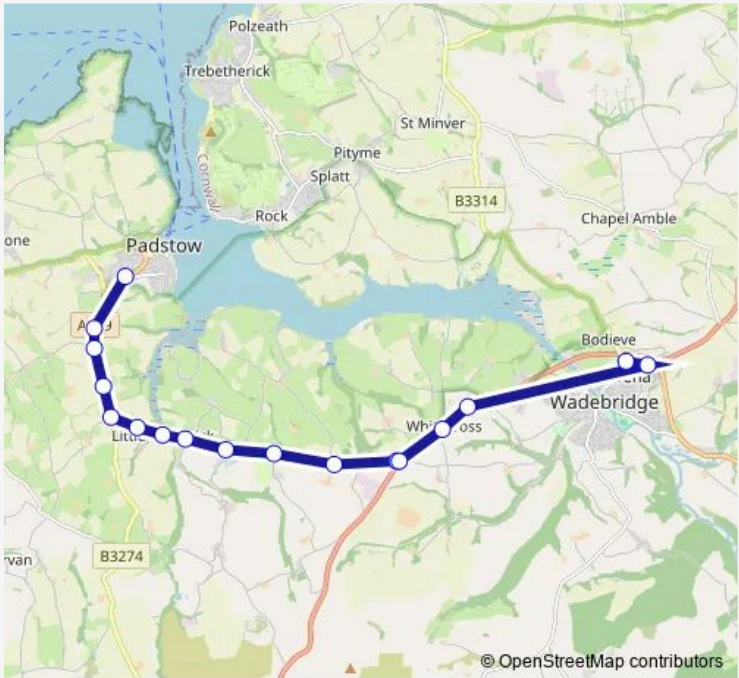

Bus 11S Wadebridge School - Padstow

[Go to website](#)

Direction
 Tesco — Wadebridge Sch Bodieve Rd Ent
 17 stops
[Open route schedule](#)

- Tesco
- Padstow Touring Park
- Padstow Holiday Park
- Trevisker Garden Centre
- Bus Shelter
- Post Box
- Bridge
- Melingey Turn
- Ring O'Bells
- Trewince
- Tregonce Turn
- Hals Grave
- Padstow Fork
- Bus Shelter
- Royal Cornwall Showground
- Gonvena Hill
- Wadebridge Sch Bodieve Rd Ent

Route schedule
 Tesco — Wadebridge Sch Bodieve Rd Ent

Monday	08:03
Tuesday	08:03
Wednesday	08:03
Thursday	08:03
Friday	08:03
Saturday	—
Sunday	—

Route info
 Direction: Tesco
 Stops: 17
 Trip Duration: 0 hour 27 min

■ 11S — Wadebridge School - Padstow **BusMaps**

Direction

Wadebridge Sch Bodieve Rd Ent — Padstow Bus Terminus

22 stops

[Open route schedule](#)

Wadebridge Sch Bodieve Rd Ent

Sports Centre

Gonvena Hill

Thursday 15:10

Friday 15:10

Saturday —

Sunday —

Route info

Direction: Wadebridge Sch Bodieve Rd Ent

Stops: 22

Trip Duration: 0 hour 29 min