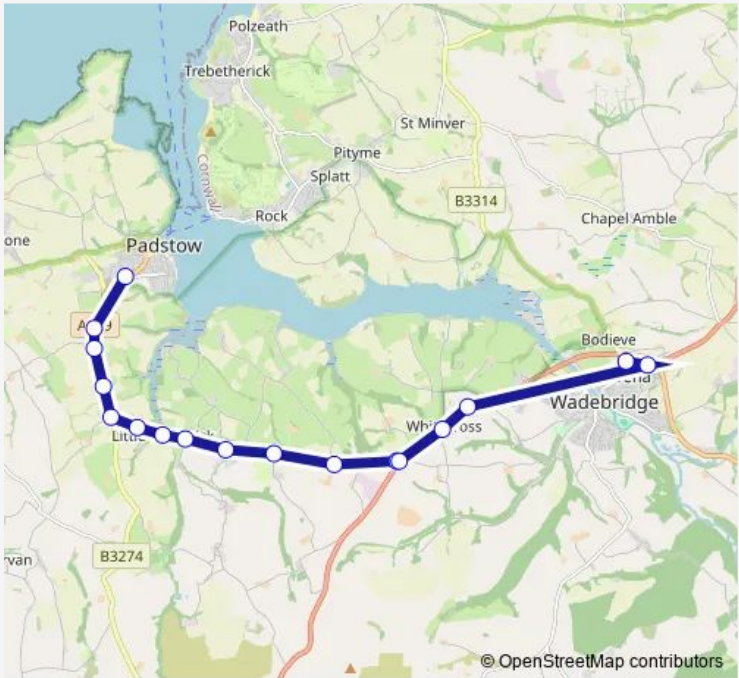

Bus 11S Wadebridge School - Padstow

[Go to website](#)

**Direction**  
 Tesco — Wadebridge Sch Bodieve Rd Ent  
 17 stops  
[Open route schedule](#)

- Tesco
- Padstow Touring Park
- Padstow Holiday Park
- Trevisker Garden Centre
- Bus Shelter
- Post Box
- Bridge
- Melingey Turn
- Ring O'Bells
- Trewince
- Tregonce Turn
- Hals Grave
- Padstow Fork
- Bus Shelter
- Royal Cornwall Showground
- Gonvena Hill
- Wadebridge Sch Bodieve Rd Ent

**Route schedule**  
 Tesco — Wadebridge Sch Bodieve Rd Ent

Monday	08:03
Tuesday	08:03
Wednesday	08:03
Thursday	08:03
Friday	08:03
Saturday	—
Sunday	—

**Route info**  
 Direction: Tesco  
 Stops: 17  
 Trip Duration: 0 hour 27 min