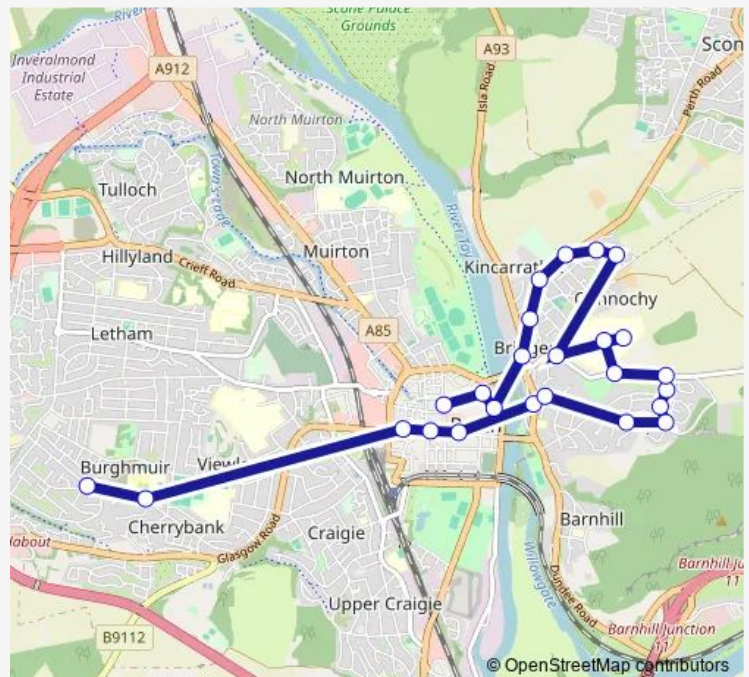

Thursday 15:48

Friday 15:48

Saturday —

Sunday —

Route info

Direction: Poplar Crescent

Stops: 25

Trip Duration: 0 hour 43 min

11S — Perth - Kinnoull Hill

Bridgend Court

High Street

George Street

Kinnoull Street

Direction

Kinnoull Street — Muirend Avenue

30 stops

Friday 07:49

Saturday —

Sunday —

Route info

Direction: Kinnoull Street

Stops: 30

Trip Duration: 0 hour 51 min

Elibank Street