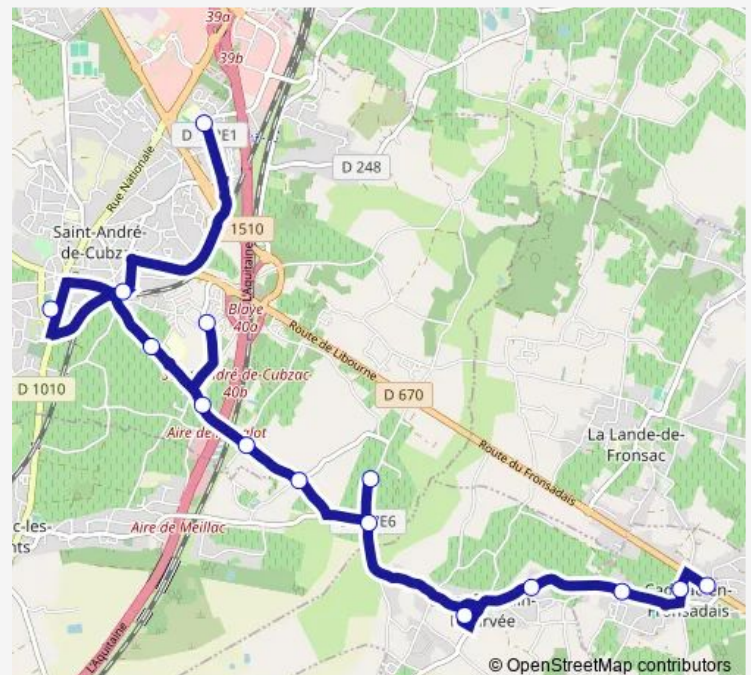

Bus 3101 Renfort Libourne - ST Andre DE Cubzac

[Go to website](#)

Direction

Lycée Privé Ste Marie (Stam) — Gare Ter

3 stops

[Open route schedule](#)

Lycée Privé Ste Marie (Stam)

Rue Ste Anne

Gare Ter

Route schedule

Lycée Privé Ste Marie (Stam) — Gare Ter

Monday	—
Tuesday	—
Wednesday	12:25
Thursday	—
Friday	—
Saturday	—
Sunday	—

Route info

Direction: Lycée Privé Ste Marie (Stam)

Stops: 3

Trip Duration: 0 hour 15 min

Direction

Coll. La Garosse — La Rousse

19 stops

[Open route schedule](#)

Coll. La Garosse

Ecole S. Lacore

Millardet

Clos St Martin