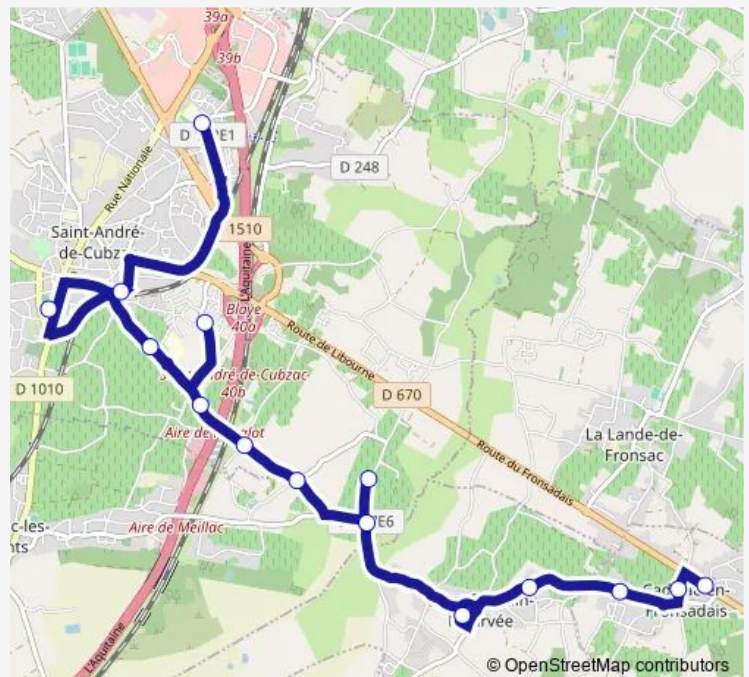

Bus 3101 Renfort Libourne - ST Andre DE Cubzac[Go to website](#)**Direction**

Lycée Privé Ste Marie (Stam) — Gare Ter

3 stops

[Open route schedule](#)

Lycée Privé Ste Marie (Stam)

Rue Ste Anne

Gare Ter

Route schedule

Lycée Privé Ste Marie (Stam) — Gare Ter

Monday	—
Tuesday	—
Wednesday	12:25
Thursday	—
Friday	—
Saturday	—
Sunday	—

Route info

Direction: Lycée Privé Ste Marie (Stam)

Stops: 3

Trip Duration: 0 hour 15 min

3101 — Renfort Libourne - ST Andre DE Cubzac

Direction

Coll. La Garosse — La Rousse

19 stops

[Open route schedule](#)

Coll. La Garosse

Ecole S. Lacore

Millardet

Clos St Martin