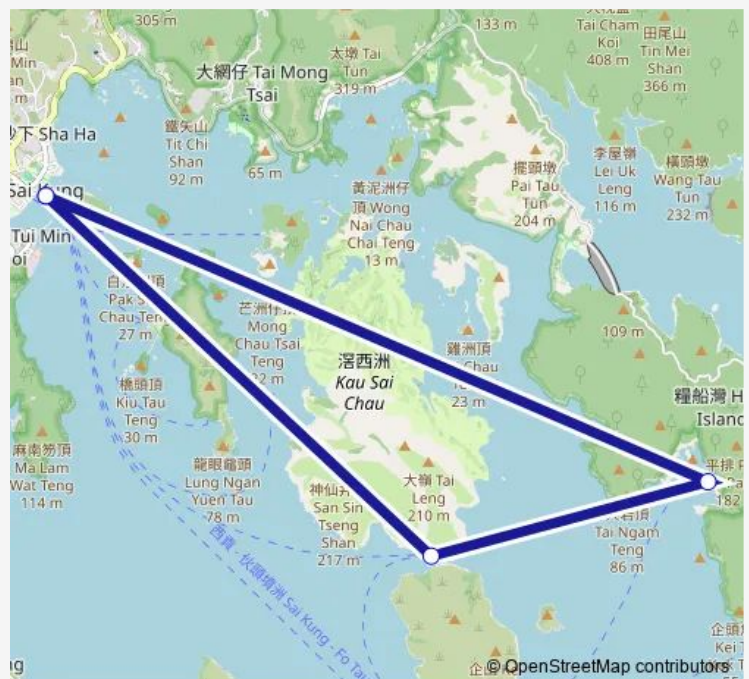

### Direction

Sai Kung Public Pier — Sai Kung Public Pier

4 stops

[Open route schedule](#)

Sai Kung Public Pier

Kau Sai Village Pier

Leung Shuen Wan Pier

Sai Kung Public Pier

### Route schedule

Sai Kung Public Pier — Sai Kung Public Pier

Monday	—
Tuesday	09:30-16:30
Wednesday	09:30-16:30
Thursday	09:30-16:30
Friday	09:30-16:30
Saturday	09:30-16:30
Sunday	09:30-16:30

### Route info

Direction: Sai Kung Public Pier

Stops: 4

Trip Duration: 2 hour 0 min

■ SAI Kung - KAU SAI Village/High Island (Return Trip Skip KAU SAI Village) **BusMaps**

Ferry time schedules and route maps are available in an offline PDF at [busmaps.com](https://busmaps.com). Use the [busmaps.com](https://busmaps.com) website to see live bus times, train schedule or subway schedule, and step-by-step directions for all public transit in Sai Kung