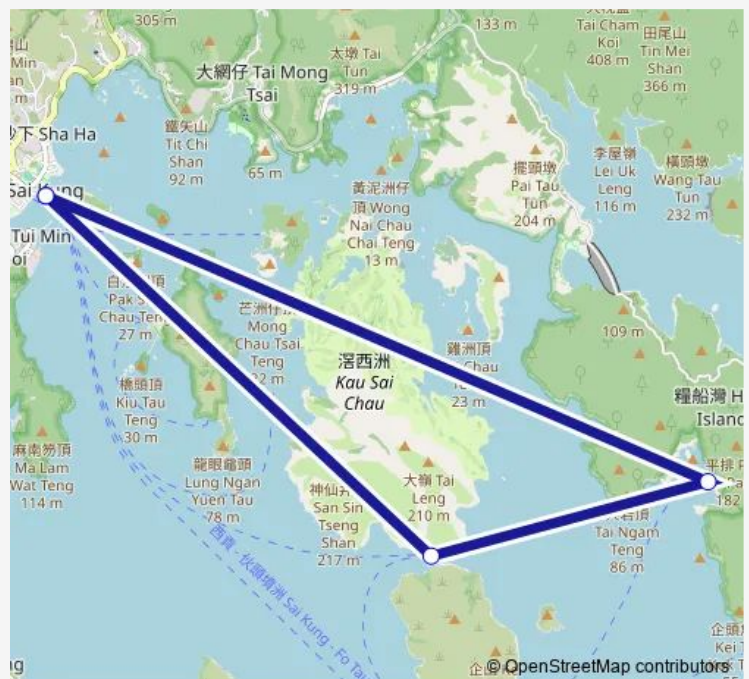

Ferry SAI Kung - KAU SAI Village/High Island (Return Trip Skip KAU SAI Village)

[Go to website](#)

Direction

Sai Kung Public Pier — Sai Kung Public Pier

4 stops

[Open route schedule](#)

Sai Kung Public Pier

Kau Sai Village Pier

Leung Shuen Wan Pier

Sai Kung Public Pier

Route schedule

Sai Kung Public Pier — Sai Kung Public Pier

Monday	—
Tuesday	—
Wednesday	—
Thursday	—
Friday	—
Saturday	09:30-16:30
Sunday	09:30-16:30

Route info

Direction: Sai Kung Public Pier

Stops: 4

Trip Duration: 2 hour 0 min

■ SAI Kung - KAU SAI Village/High Island (Return Trip Skip KAU SAI Village) **BusMaps**

Ferry time schedules and route maps are available in an offline PDF at busmaps.com. Use the busmaps.com website to see live bus times, train schedule or subway schedule, and step-by-step directions for all public transit in Sai Kung

The schedule is provided in the local timezone. Times with "(+1)" indicate departures on the next day.

PDF file created on 2025-02-26

2024 BusMaps.com - All Rights Reserved