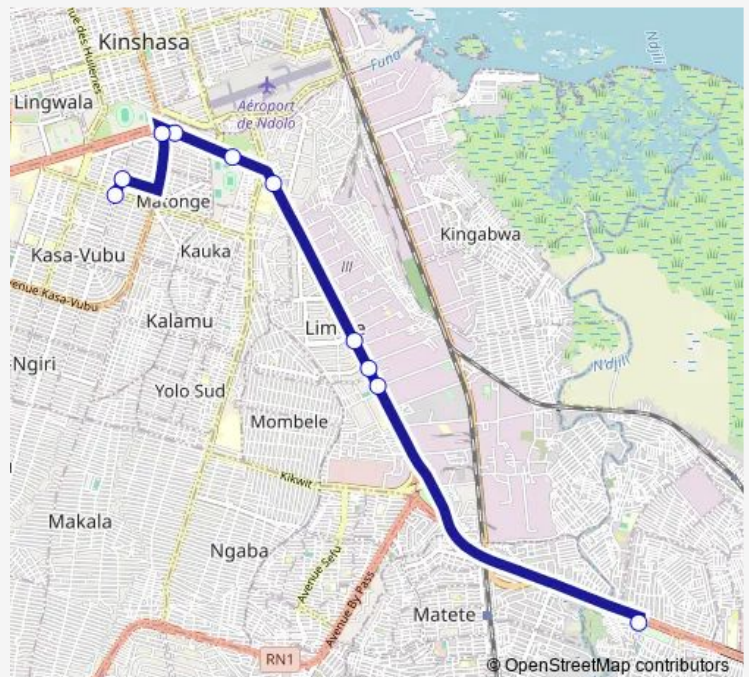

Wednesday 06:25

Thursday 06:25

Friday 06:25

Saturday —

Sunday —

Route info

Direction: Inconnu

Stops: 14

Trip Duration: 0 hour 34 min

■ Ndijili st Therese_TO _ Victoire

Direction

Unknown — Unknown

10 stops

[Open route schedule](#)

Unknown

Unknown

Route schedule

Unknown — Unknown

Monday 17:31

Tuesday 17:31

Wednesday 17:31

Thursday 17:31

Friday 17:31

Saturday —