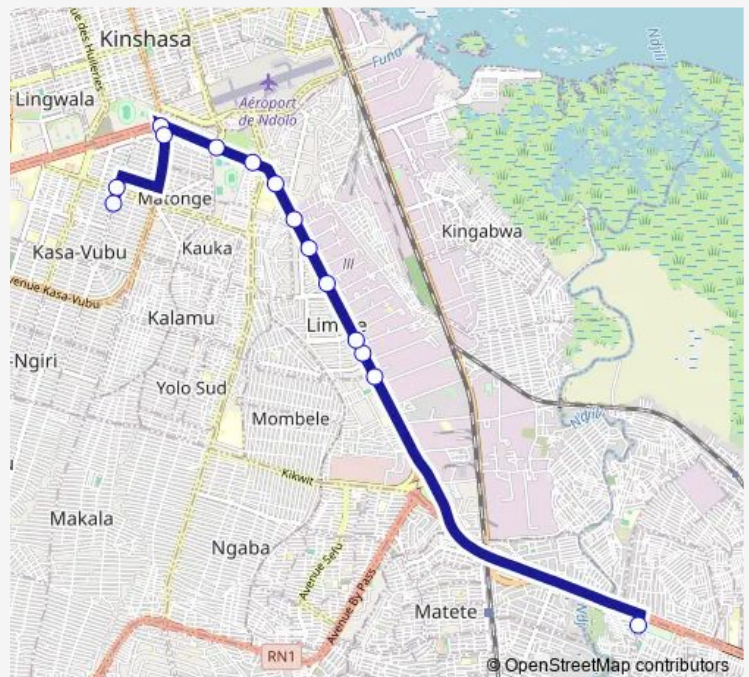

### Route schedule

Unknown — Unknown

Monday 17:31

Tuesday 17:31

Wednesday 17:31

Thursday 17:31

Friday 17:31

Saturday —

### Route info

Direction: Unknown

Stops: 10

Trip Duration: 0 hour 34 min

■ Ndijili st Therese\_TO \_ Victoire

**Direction**

Inconnu — Inconnu

14 stops