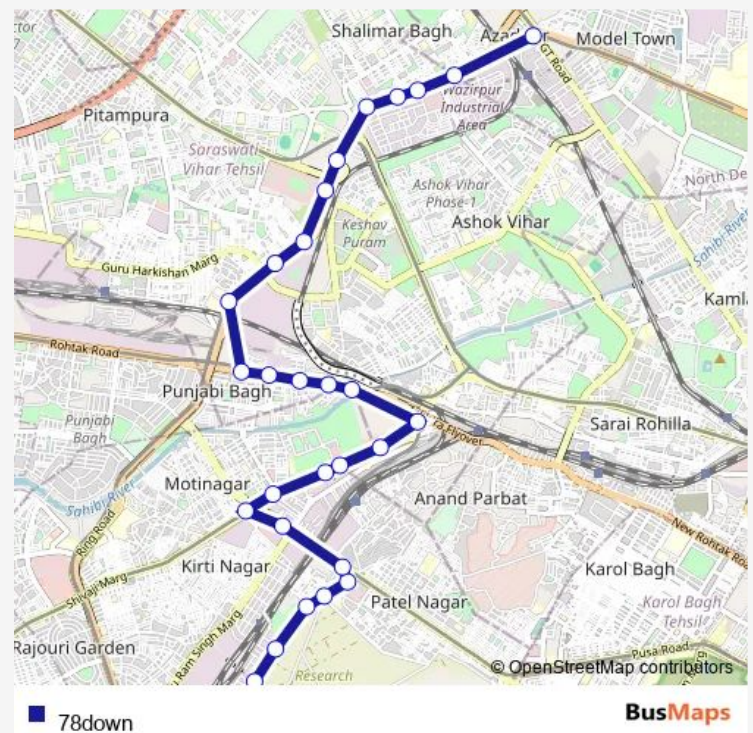

### Route schedule

Inderpuri Krishi Kunj Terminal — Azadpur Terminal

Monday 05:05-21:43

Tuesday 05:05-21:43

Wednesday 05:05-21:43

Thursday 05:05-21:43

Friday 05:05-21:43

Saturday 05:05-21:43

Sunday 05:05-21:43

### Route info

Direction: Inderpuri Krishi Kunj Terminal

Stops: 29

Trip Duration: 0 hour 53 min

Telephone Exchange

Netaji Subhas Place/Wazirpur Depot

Netaji Subash Place/Wazirpur Depot

Prem Bari Pull