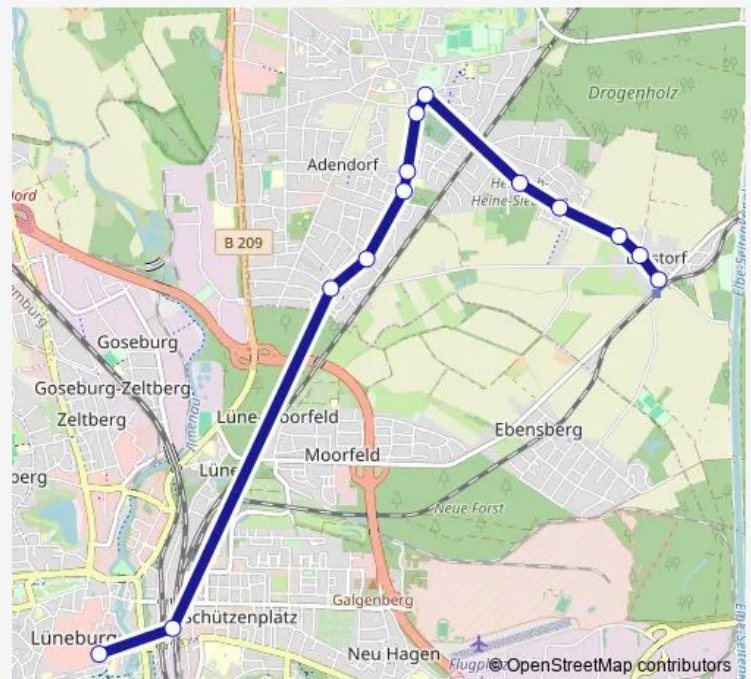

Erbstorf, Dorfstraße

Erbstorf, Feuerwehr

Erbstorf, Wendepplatz

Route schedule

Lüneburg, Am Sande — Erbstorf, Wendepplatz

Monday 21:45-01:45⁺¹

Tuesday 21:45-01:45⁺¹

Wednesday 21:45-01:45⁺¹

Thursday 21:45-01:45⁺¹

Friday 21:45-01:45⁺¹

Saturday 21:15-02:15⁺¹

Sunday 03:15-01:45⁺¹

Route info

Direction: Lüneburg, Am Sande

Stops: 13

Trip Duration: 0 hour 11 min

■ 5801-Asm

Direction

Lüneburg, Am Sande — Adendorf, Von-Stauffenberg-Straße

12 stops

[Open route schedule](#)

Lüneburg, Am Sande

Bf. Lüneburg (Zob)

Adendorf, Neue Straße

Thursday 22:00-24:00

Friday 22:00-24:00

Saturday 21:00-02:00⁺¹

Sunday 03:00-24:00

Route info

Direction: Adendorf, Von-Stauffenberg-Straße

Stops: 14

Trip Duration: 0 hour 10 min