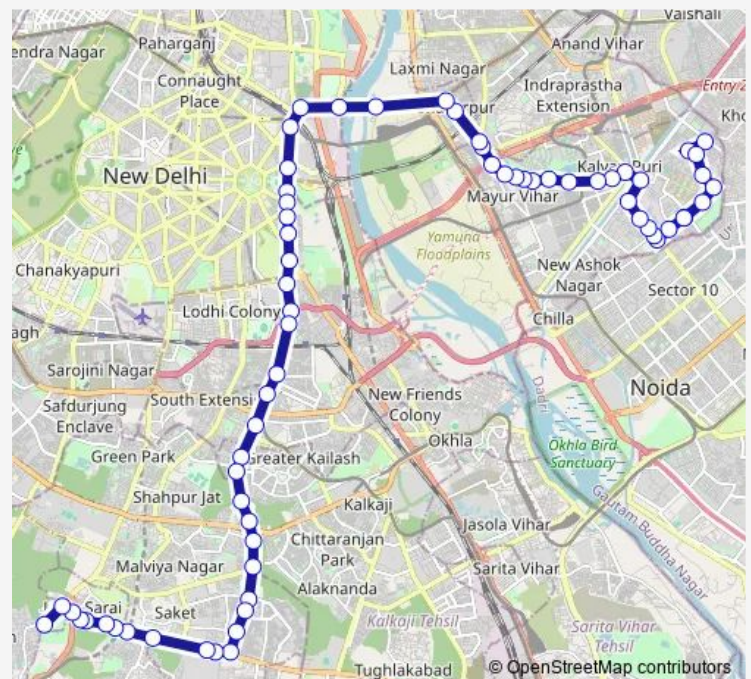

Thursday 07:35-21:30

Friday 07:35-21:30

Saturday 07:35-21:30

Sunday 07:35-21:30

Route info

Direction: Mayur Vihar Phase III (T)

Stops: 66

Trip Duration: 2 hour 4 min