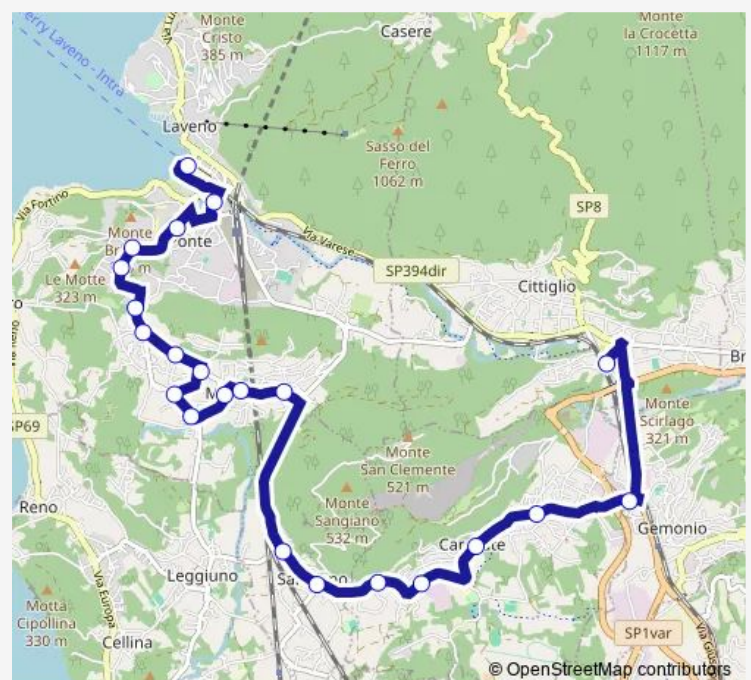

Monday 06:35-18:05

Tuesday 06:35-18:05

Wednesday 11:00-16:45

Thursday 06:35-18:05

Friday 06:35-18:05

Saturday 06:35-18:05

Sunday —

Route info

Direction: Laveno M., Garibaldi 8, Stazione Fn

Stops: 22

Trip Duration: 0 hour 25 min

N15D — Linea N15 Diramazione

Direction

Laveno M., Garibaldi 8,Stazione Fn — Gemonio, Verdi fr. Stazione Fn

22 stops

[Open route schedule](#)