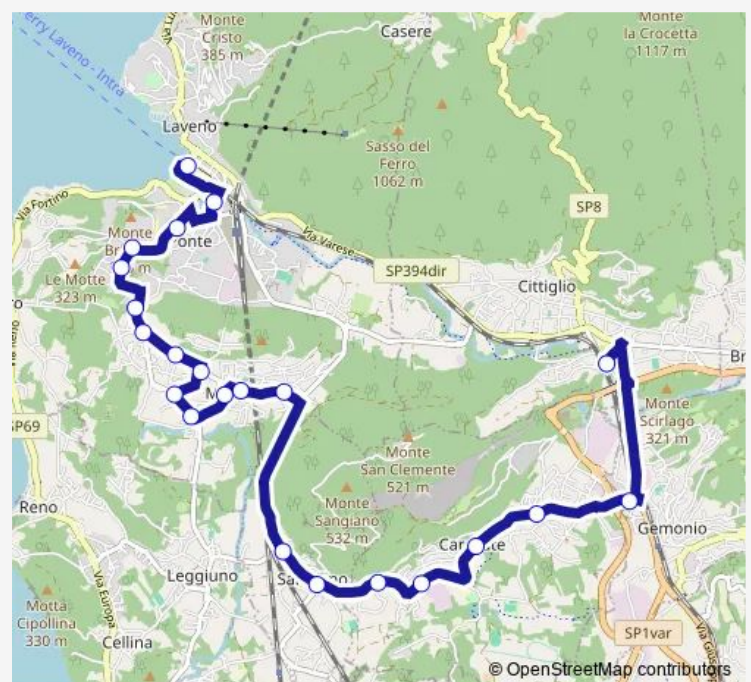

Monday 11:00-16:45

Tuesday 11:00-16:45

Wednesday 11:00-16:45

Thursday 11:00-16:45

Friday 06:35-18:05

Saturday 06:35-18:05

Sunday —

Route info

Direction: Laveno M., Garibaldi 8, Stazione Fn

Stops: 22

Trip Duration: 0 hour 25 min

N15d — Linea N15 Diramazione

Direction

Laveno M., Garibaldi 8,Stazione Fn — Gemonio, Verdi fr. Stazione Fn

22 stops

[Open route schedule](#)