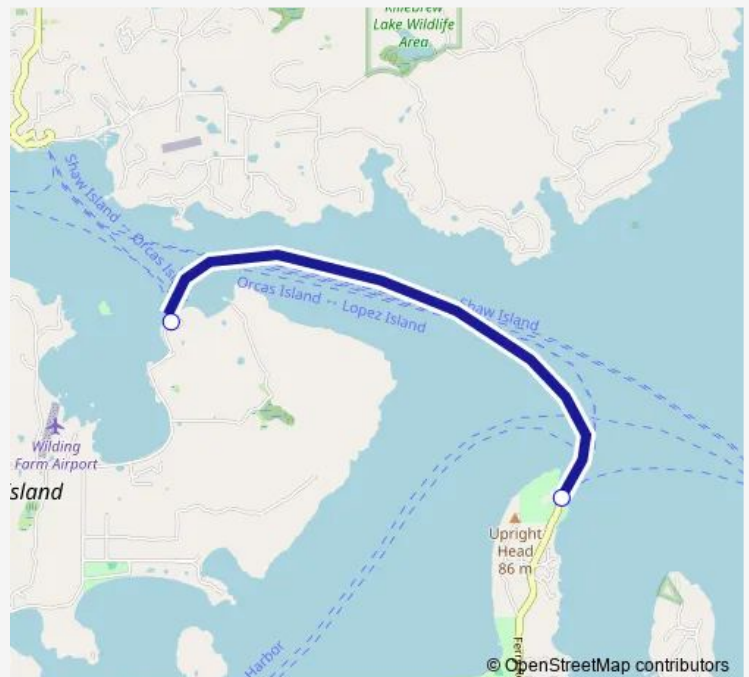

Ferry Lopez Island - Shaw Island

[Go to website](#)

Direction

Lopez Island — Shaw Island

2 stops

[Open route schedule](#)

Lopez Island

Shaw Island

Route schedule

Lopez Island — Shaw Island

Monday 06:25-21:35

Tuesday 06:25-21:35

Wednesday 06:25-21:35

Thursday 06:25-21:35

Friday 06:25-21:35

Saturday 06:25-21:35

Sunday 06:25-21:35

Route info

Direction: Lopez Island

Stops: 2

Trip Duration: 0 hour 20 min

■ Lopez Island - Shaw Island

Ferry time schedules and route maps are available in an offline PDF at busmaps.com. Use the busmaps.com website to see live bus times, train schedule or subway schedule, and step-by-step directions for all public transit in Friday Harbor