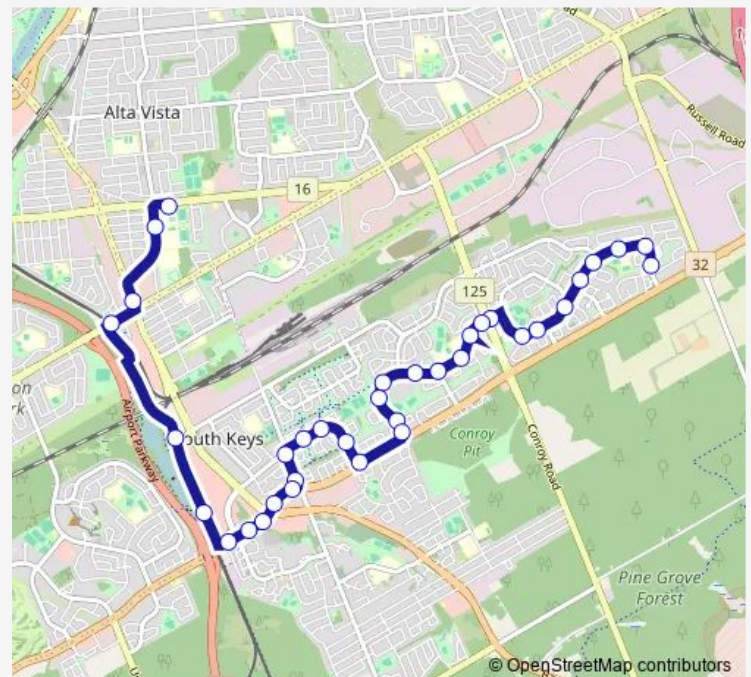

Thursday 07:18-08:06

Friday 07:18-08:06

Saturday —

Sunday —

Route info

Direction: Blohm / Forestglade

Stops: 35

Trip Duration: 0 hour 38 min

1145 Hunt Club

South Keys

Greenboro

Walkley

Bank / Walkley

Alta Vista / Ridgemont

Heron / ST Pats H.S

Direction