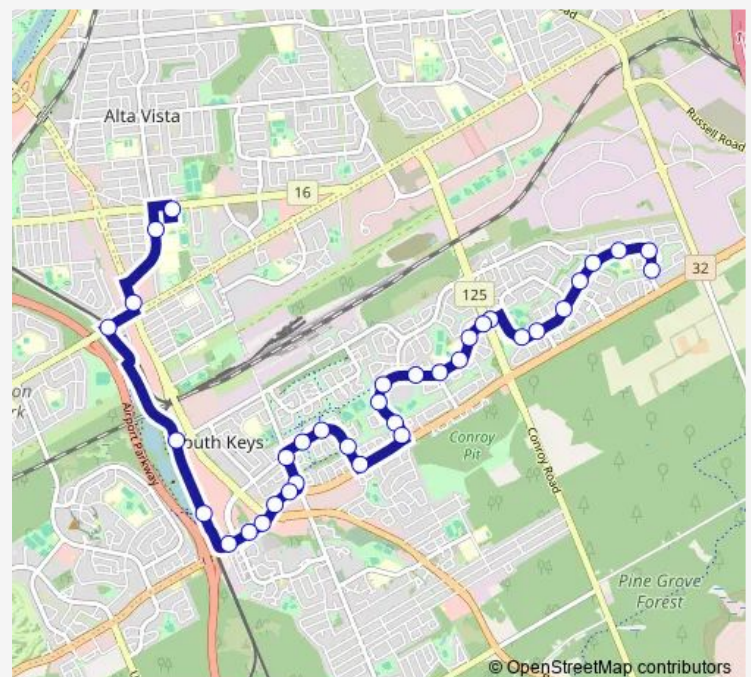

Walkley / Jasper

Walkley / Hampstead

Walkley / Banff

Walkley / Bank

Walkley E

Greenboro B

South Keys B

Hunt Club Loop - Stop 1a

### Route info

Direction: Heron / ST Pats H.S

Stops: 39

Trip Duration: 0 hour 37 min

Hunt Club / Cahill

Lorry Greenberg / Hunt Club

Lorry Greenberg / Scarlet

Greenboro Community Ctre

38 stops

[Open route schedule](#)

Alta Vista / Ridgemont

Heron / Alta Vista

Heron / Evans

Bank / Heron

Bank / Erie

Bank / Walkley