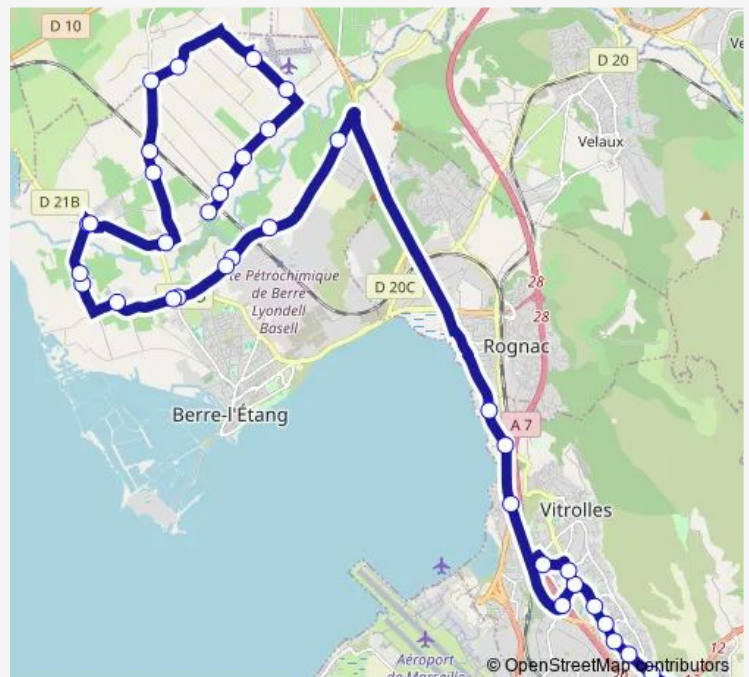

Saturday —

Sunday —

Route info

Direction: Transhumance

Stops: 35

Trip Duration: 0 hour 59 min

Le Porry

Les Vignettes RN 113