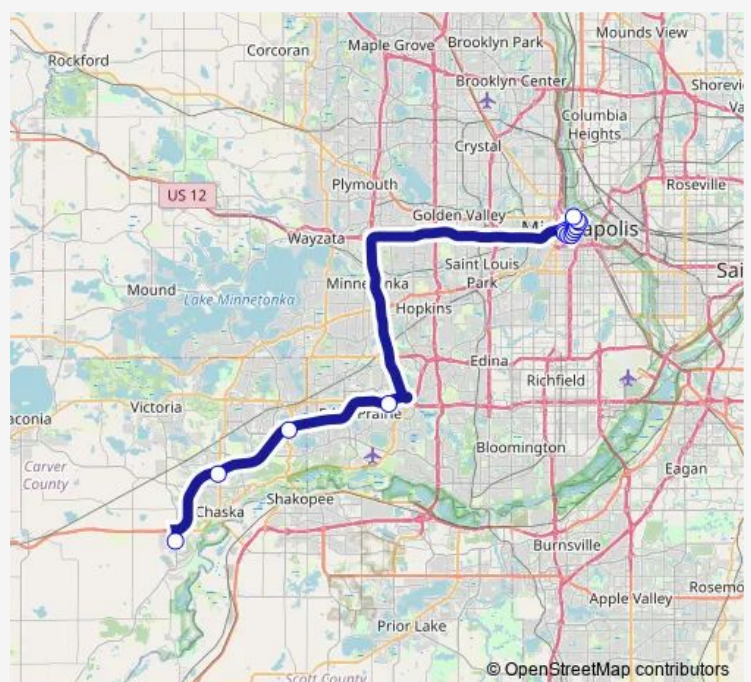

Route schedule

Carver P&R & Ironwood Dr Jonathan Carver — Oak St SE & Delaware St Se

Monday 05:50-14:35

Tuesday 05:50-14:35

Wednesday 05:50-14:35

Thursday 05:50-14:35

Friday 05:50-14:35

Saturday —

Sunday —

Route info

Direction: Carver P&R & Ironwood Dr Jonathan Carver

Stops: 16

Trip Duration: 1 hour 16 min

Direction

Carver P&R & Ironwood Dr Jonathan Carver — 2nd Ave N & Washington / 2nd St N

14 stops

[Open route schedule](#)

Carver P&R & Ironwood Dr Jonathan Carver

East Creek Station P&R & Hwy 41/Hwy 212

Southwest Vill P&R & Great Plains Blvd

SW Station P&R & Technology Dr

12th St S & Hennepin Ave S

12th St S & Yale Place

Friday 05:30-08:30

Saturday —

Sunday —

Route info

Direction: Carver P&R & Ironwood Dr Jonathan Carver

Stops: 14

Trip Duration: 1 hour 6 min

Direction