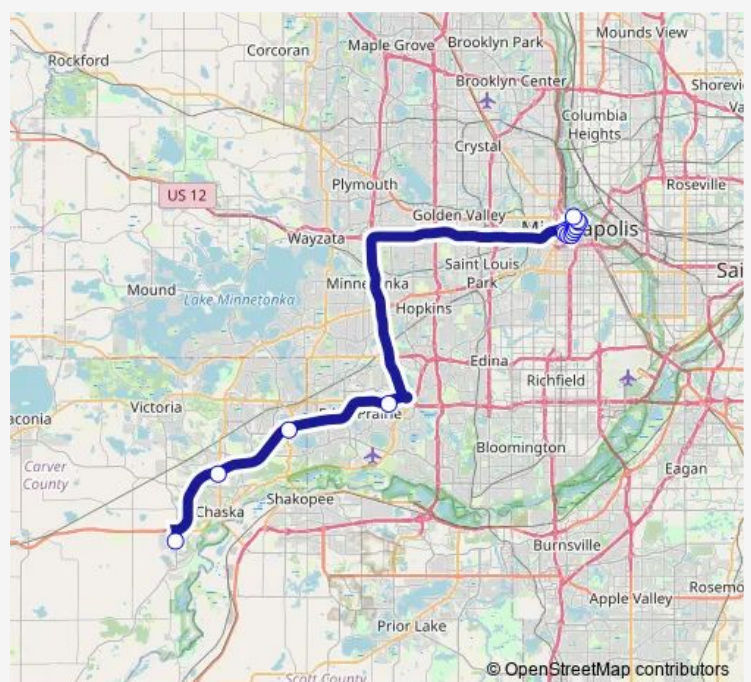

Route schedule

Carver P&R & Ironwood Dr Jonathan Carver — Oak St SE & Delaware St SE

Monday 05:50-14:35

Tuesday 05:50-14:35

Wednesday 05:50-14:35

Thursday 05:50-14:35

Friday 05:50-14:35

Saturday —

Sunday —

Route info

Direction: Carver P&R & Ironwood Dr Jonathan Carver

Stops: 16

Trip Duration: 1 hour 16 min

Direction

Carver P&R & Ironwood Dr Jonathan Carver — 2nd Ave N & Washington / 2nd St N

14 stops

[Open route schedule](#)

Carver P&R & Ironwood Dr Jonathan Carver

East Creek Station P&R & Hwy 41/Hwy 212

SouthWest Vill P&R & Great Plains Blvd

SW Station P&R & Technology Dr

12th St S & Hennepin Ave S

12th St S & Yale Place

Friday 05:30-08:30

Saturday —

Sunday —

Route info

Direction: Carver P&R & Ironwood Dr Jonathan Carver

Stops: 14

Trip Duration: 1 hour 6 min

Direction