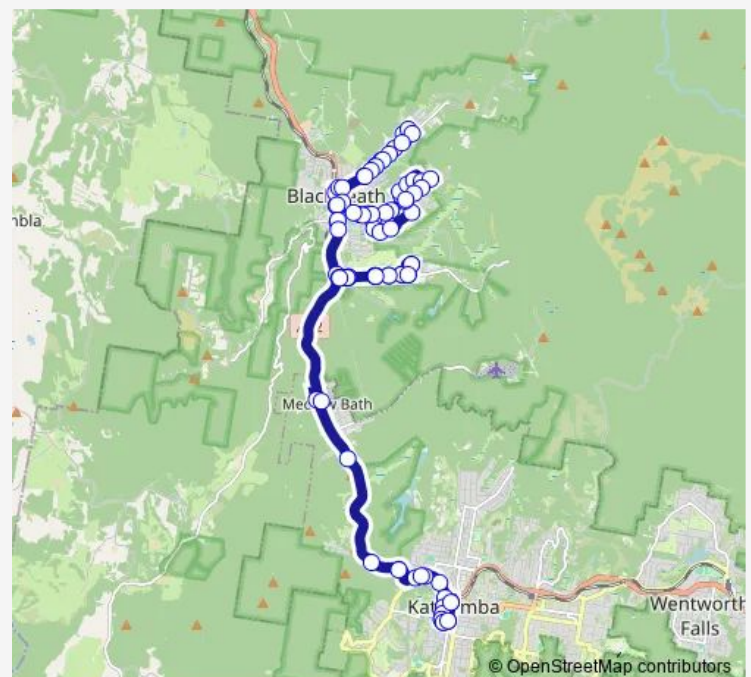

Bus 698 Katoomba to Blackheath (Loop Service)

[Go to website](#)

Direction

Great Western Hwy Before Bundarra St — Carrington Hotel, Katoomba St

55 stops

[Open route schedule](#)

Great Western Hwy Before Bundarra St

Blackheath Station, Great Western Hwy

Wombat St After Station St

Goodare St Before Thirroul Av

Kanimbla St At Thirroul Av

Kanimbla Rd Opp Wombat St

Wombat St Opp Goodare St

Wombat St Opp Waragil St

St Aidan's Anglican Church, Hat Hill Rd

Hat Hill Rd At Cleopatra St

Hat Hill Rd At Clarence Rd

Hat Hill Rd Opp Bennington St

Hat Hill Rd After Connaught Rd

Hat Hill Rd Before Simpson Av

St Elmo Av At Simpson Av

St Elmo Av At Robb Av

Hat Hill Rd Opp Robb Av

Hat Hill Rd After Simpson Av

Hat Hill Rd Opp Row St

Hat Hill Rd Opp Mccall Av

Hat Hill Rd At Clarence Rd

Route schedule

Great Western Hwy Before Bundarra St — Carrington Hotel, Katoomba St

Monday	—
Tuesday	07:50
Wednesday	07:50
Thursday	07:50
Friday	07:50
Saturday	—
Sunday	—

Route info

Direction: Great Western Hwy Before Bundarra St

Stops: 55

Trip Duration: 0 hour 53 min

698 — Katoomba to Blackheath (Loop Service)