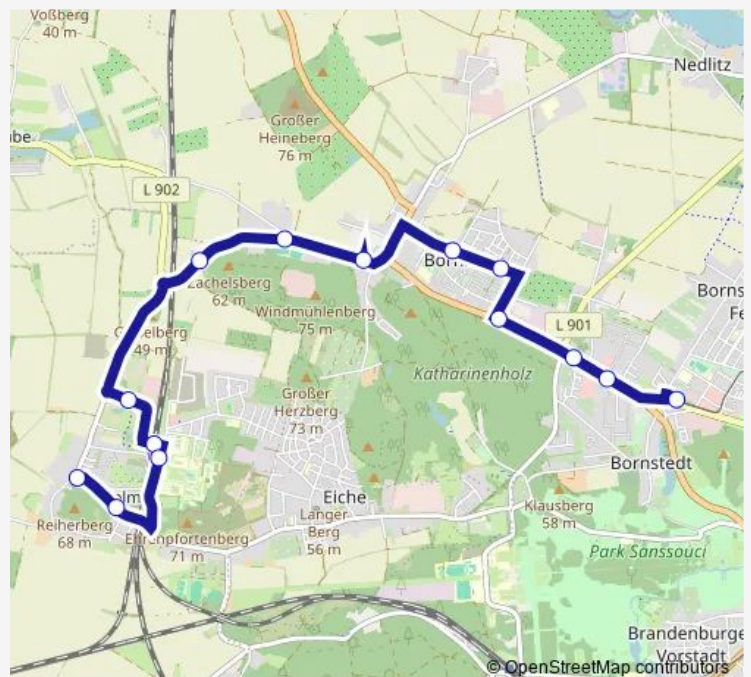

Potsdam, Hermann-Struve-Str.

Potsdam, Gutsstr.

Potsdam, Hugstr.

Potsdam, Sportplatz Bornim

Potsdam, Geiselberg

Potsdam, Science Park West

Potsdam, Golm Bhf

Potsdam, Science Park/Universität

Potsdam, Weinmeisterstr.

Potsdam, Kirche Golm

Route schedule

Potsdam, Kirschallee — Potsdam, Kirche Golm

Monday 05:38-23:37

Tuesday 05:38-23:37

Wednesday 05:38-23:37

Thursday 05:38-23:37

Friday 05:38-23:37

Saturday 05:32-23:37

Sunday 06:34-23:37

Route info

Direction: Potsdam, Kirschallee

Stops: 14

Trip Duration: 0 hour 19 min

Direction

Potsdam, Kirche Golm — Potsdam, Kirschallee

14 stops

[Open route schedule](#)

Potsdam, Kirche Golm

Potsdam, Weinmeisterstr.

Potsdam, Science Park/Universität

Potsdam, Golm Bhf

Potsdam, Science Park West