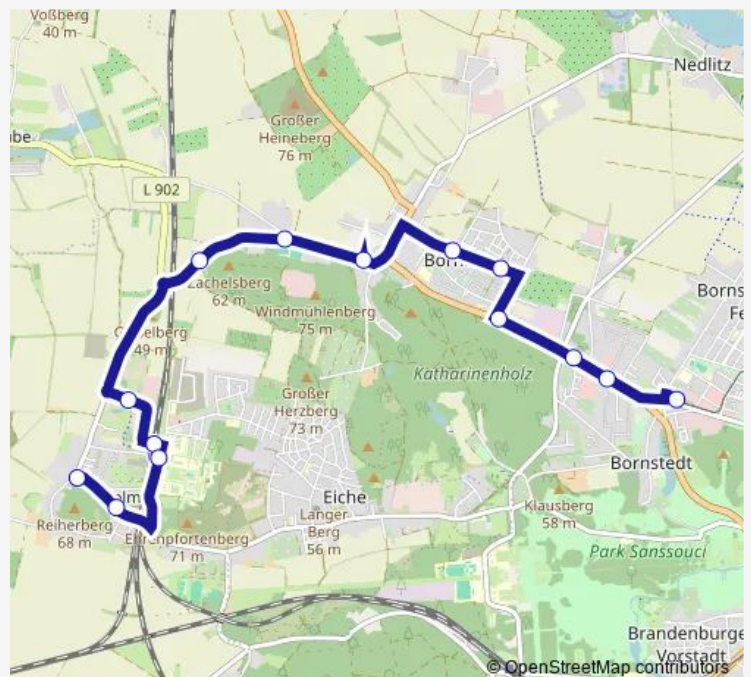

Potsdam, Hermann-Struve-Str.

Potsdam, Gutsstr.

Potsdam, Hugstr.

Potsdam, Sportplatz Bornim

Potsdam, Geiselberg

Potsdam, Science Park West

Potsdam, Golm Bhf

Potsdam, Science Park/Universität

Potsdam, Weinmeisterstr.

Potsdam, Kirche Golm

Route schedule

Potsdam, Kirschallee — Potsdam, Kirche Golm

Monday 05:38-23:37

Tuesday 05:38-23:37

Wednesday 05:38-23:37

Thursday 05:38-23:37

Friday 05:38-23:37

Saturday 05:32-23:37

Sunday 06:34-23:37

Route info

Direction: Potsdam, Kirschallee

Stops: 14

Trip Duration: 0 hour 19 min

Direction

Potsdam, Kirche Golm — Potsdam, Kirschallee

14 stops

[Open route schedule](#)

Potsdam, Kirche Golm

Potsdam, Weinmeisterstr.

Potsdam, Science Park/Universität

Potsdam, Golm Bhf

Potsdam, Science Park West