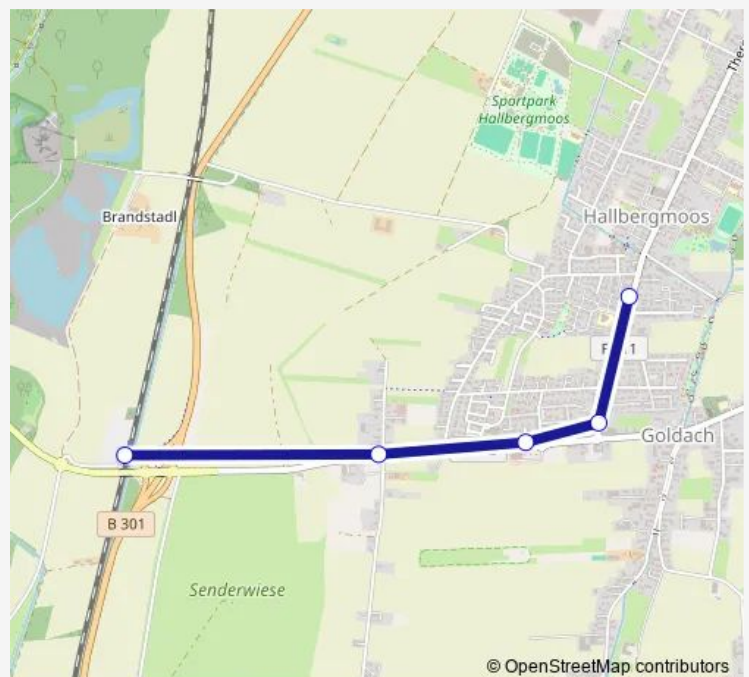

Goldach, Ulmenstraße

Hallbergm., Garching Weg

Hallbergmoos

Route schedule

Goldach, Mittermeierweg — Hallbergmoos

Monday	06:56-07:36
Tuesday	06:56-07:36
Wednesday	06:56-07:36
Thursday	06:56-07:36
Friday	06:56-07:36
Saturday	—
Sunday	—

Route info

Direction: Goldach, Mittermeierweg

Stops: 5

Trip Duration: 0 hour 5 min

698 Regional Bus Service time schedules and route maps are available in an offline PDF at busmaps.com. Use the busmaps.com website to see live bus times, train schedule or subway schedule, and step-by-step directions for all public transit in Munich