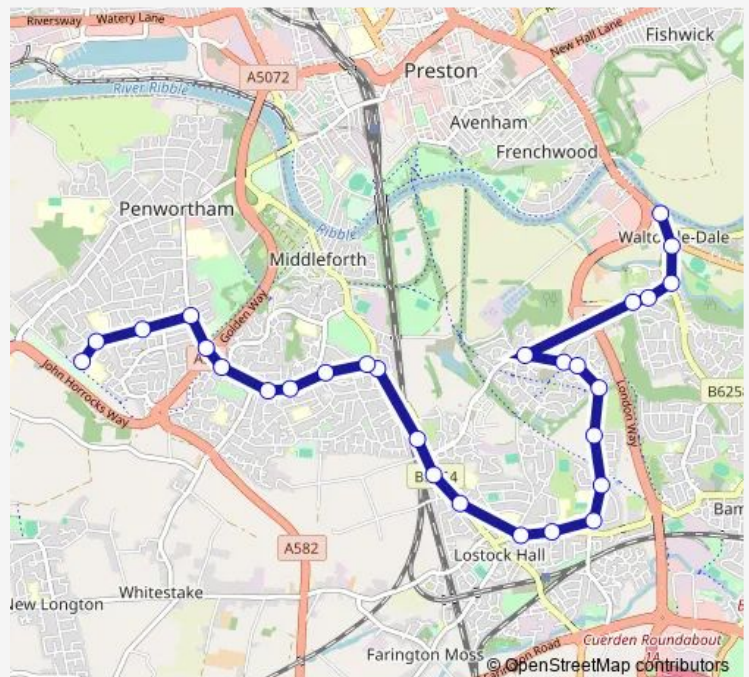

Hennel Lane

Heaton Close

Oakwood Avenue

Carrwood Roundabout

Hennel Lane

Millwood Road

Limekiln Cottage

Lyndale Avenue

Thursday 07:40

Friday 07:40

Saturday —

Sunday —

Route info

Direction: Yew Tree

Stops: 28

Trip Duration: 0 hour 40 min

Direction

All Hallows RCHS — Sir Robert Peel

24 stops

[Open route schedule](#)

All Hallows RCHS

Sainsburys

Birch Avenue

Broad Oak Lane

Wednesday 15:10

Thursday 15:10

Friday 15:10

Saturday —

Sunday —

Route info

Direction: All Hallows RCHS

Stops: 24