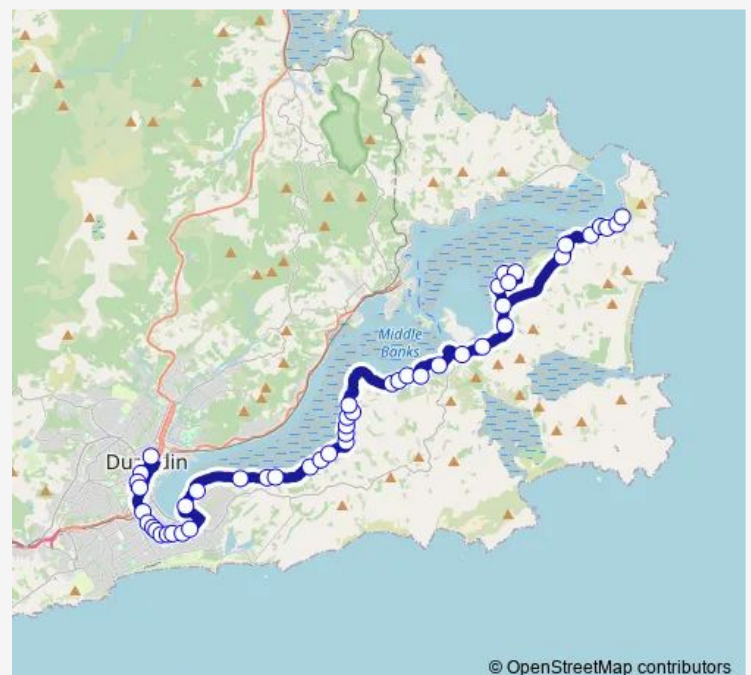

Bus 18D City - Peninsula - via Musselburgh

[Go to website](#)

Direction

Bus Hub Stop G — Harington Point Rd, 932

47 stops

[Open route schedule](#)

Bus Hub Stop G

Princes St, 265

Princes St, 449

Jervois St, cnr Crawford St

Andersons Bay Rd, 280

Andersons Bay Rd, 384

Andersons Bay Rd, 482

Andersons Bay Rd, 486

Musselburgh Rise, 1

Musselburgh Rise, opposite Wardlaw St

Portobello Rd, Rosehill Rd

Portobello Rd, 430

Portobello Rd, Marion St

Route schedule

Bus Hub Stop G — Harington Point Rd, 932

Monday	15:08
Tuesday	15:08
Wednesday	15:08
Thursday	15:08
Friday	15:08
Saturday	—
Sunday	—

Route info

Direction: Bus Hub Stop G

Stops: 47

Trip Duration: 1 hour 16 min

© OpenStreetMap contributors

18D — City - Peninsula - via Musselburgh

Portobello Rd, Macandrew Bay

Portobello Rd, Porterfield St