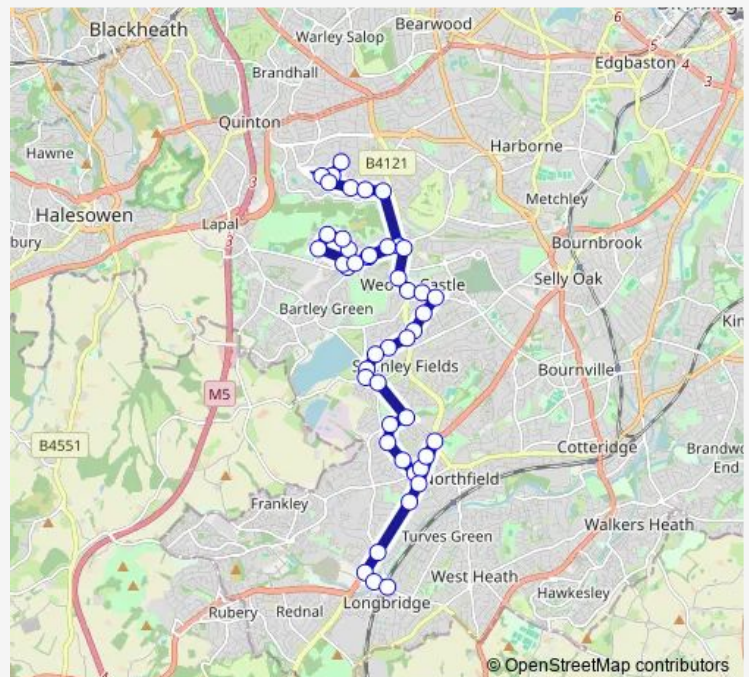

Glenside

Sommerfield Rd

Warstone Avenue

Tibbatts Close

Plough Avenue

Stonehouse Grove

Simmons Leasow

Hillcrest School

Stonebrook Way

Overfield Drive

Shenley Lane

Route schedule

Fleming Road — Longbridge Station

Monday 07:50

Tuesday 07:50

Wednesday 07:50

Thursday 07:50

Friday 07:50

Saturday —

Sunday —

Route info

Direction: Fleming Road

Stops: 45

Trip Duration: 0 hour 40 min

39S — Longbridge - Worlds End via Northfield

Ilmington Road

Weoley Castle Post Office

Bentley Grove

The Weoley Castle

Shenley Academy

Draycott Drive

Clavedon Close