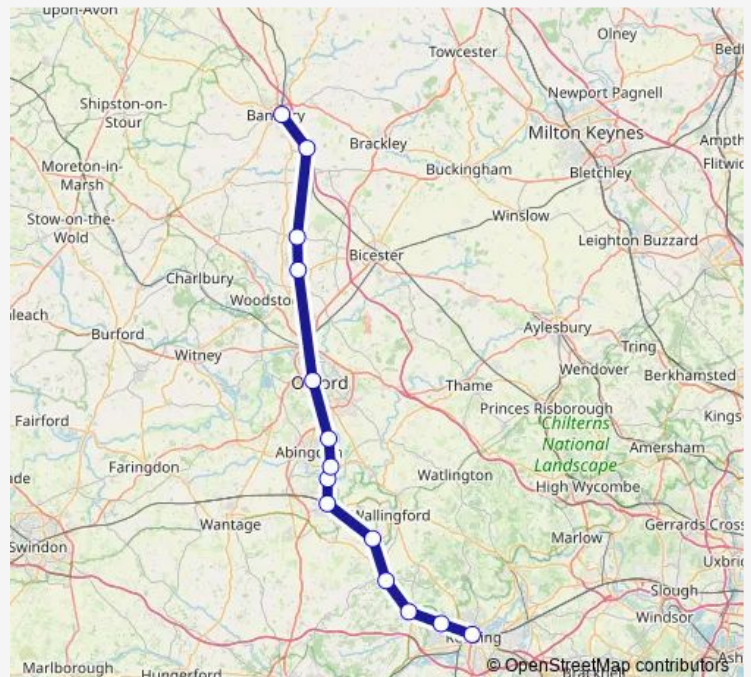

## Rail Gw:Rdg->Ban GW train service from RDG to Ban

[Go to website](#)

### Direction

Reading — Banbury

14 stops

[Open route schedule](#)

Reading

Tilehurst

Pangbourne

Goring & Streatley

### Route schedule

Reading — Banbury

Monday 17:01

Tuesday 17:01

Wednesday 17:01

Thursday 17:01

Friday 17:01

Saturday 20:30

### Route info

Direction: Reading

Stops: 14

Trip Duration: 1 hour 22 min

**■** Gw:Rdg->Ban — GW train service from RDG to Ban

Gw:Rdg->Ban Rail time schedules and route maps are available in an offline PDF at busmaps.com. Use the busmaps.com website to see live bus times, train schedule or subway schedule, and step-by-step directions for all public transit in West Ilsley