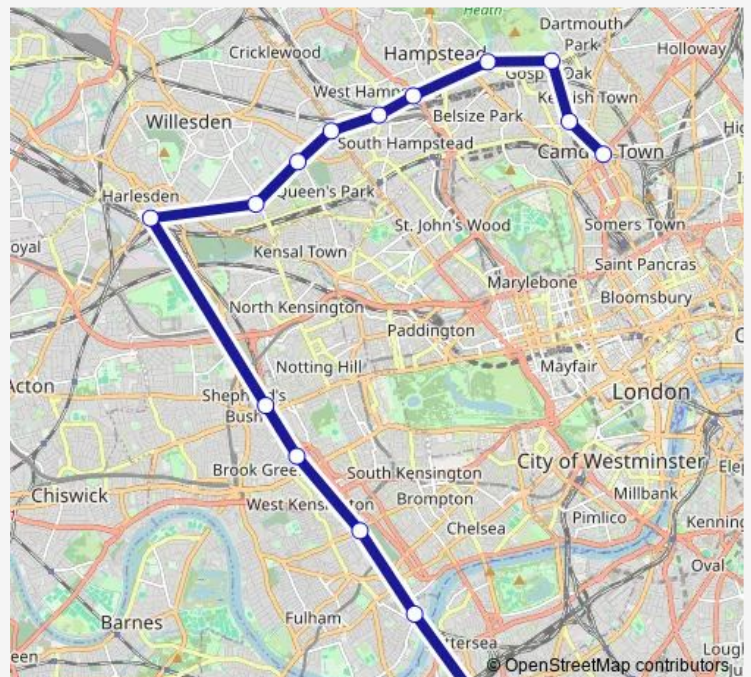

Rail Mildmay Clapham Junction - Camden Road

[Go to website](#)

Direction

Clapham Junction — Camden Road

15 stops

[Open route schedule](#)

- Clapham Junction
- Imperial Wharf
- West Brompton
- Kensington (Olympia)
- Shepherds Bush
- Willesden Junction
- Kensal Rise
- Brondesbury Park
- Brondesbury
- West Hampstead
- Finchley Road & Frognal
- Hampstead Heath
- Gospel Oak
- Kentish Town West
- Camden Road

Route schedule

Clapham Junction — Camden Road

Monday	—
Tuesday	—
Wednesday	—
Thursday	—
Friday	—
Saturday	—
Sunday	21:30

Route info

Direction: Clapham Junction

Stops: 15

Trip Duration: 0 hour 42 min

■ Mildmay — Clapham Junction - Camden Road

Mildmay Rail time schedules and route maps are available in an offline PDF at busmaps.com. Use the busmaps.com website to see live bus times, train schedule or subway schedule, and step-by-step directions for all public transit in London