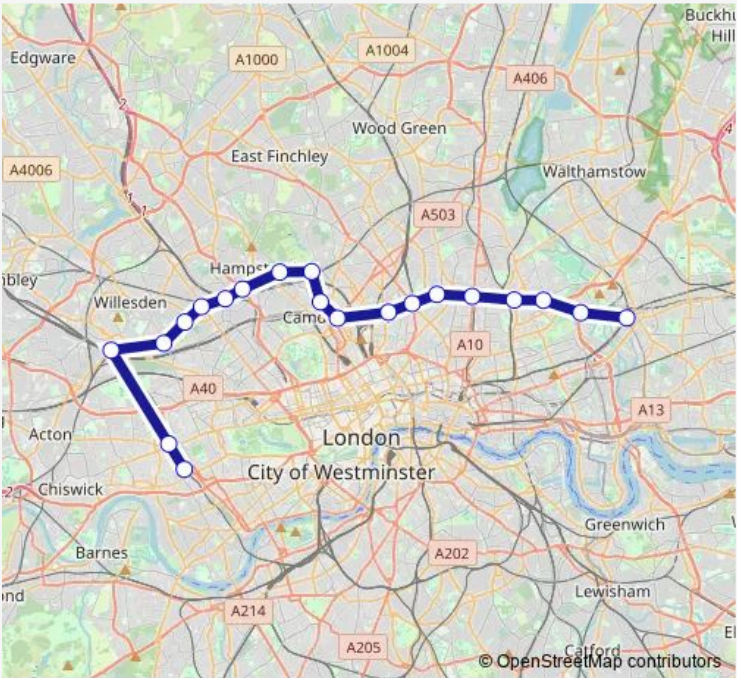

# Rail Mildmay Kensington (Olympia) - Stratford (London)

[Go to website](#)

**Direction**  
 Kensington (Olympia) — Stratford (London)  
 20 stops  
[Open route schedule](#)

- Kensington (Olympia)
- Shepherds Bush
- Willesden Junction
- Kensal Rise
- Brondesbury Park
- Brondesbury
- West Hampstead
- Finchley Road & Frognal
- Hampstead Heath
- Gospel Oak
- Kentish Town West
- Camden Road
- Caledonian Road & Barnsbury
- Highbury & Islington
- Canonbury
- Dalston Kingsland
- Hackney Central
- Homerton
- Hackney Wick
- Stratford (London)

Route schedule  
 Kensington (Olympia) — Stratford (London)

Monday	—
Tuesday	—
Wednesday	—
Thursday	—
Friday	—
Saturday	—
Sunday	09:09-22:09

Route info  
 Direction: Kensington (Olympia)  
 Stops: 20  
 Trip Duration: 0 hour 54 min

## Direction

Stratford (London) — Kensington (Olympia)

20 stops

[Open route schedule](#)

Stratford (London)

Hackney Wick

Homerton

Hackney Central

## Route schedule

Stratford (London) — Kensington (Olympia)

Monday

—

Tuesday

—

Wednesday

—