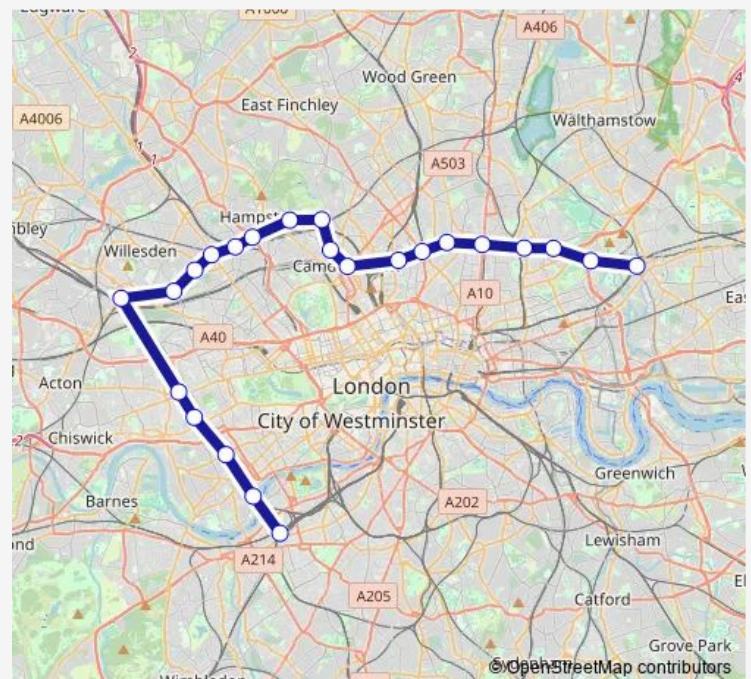

Dalston Kingsland

Hackney Central

Homerton

Route schedule

Clapham Junction — Stratford (London)

Monday 06:00-23:04

Tuesday 06:00-22:49

Wednesday 06:00-22:49

Thursday 06:00-22:49

Friday 06:00-22:49

Saturday 06:04-23:04

Sunday 08:58-21:59

Route info

Direction: Clapham Junction

Stops: 23

Trip Duration: 1 hour 5 min

Mildmay — Clapham Junction - Stratford (London)

Hackney Wick

Stratford (London)

Direction

Stratford (London) — Clapham Junction

23 stops

[Open route schedule](#)

Stratford (London)