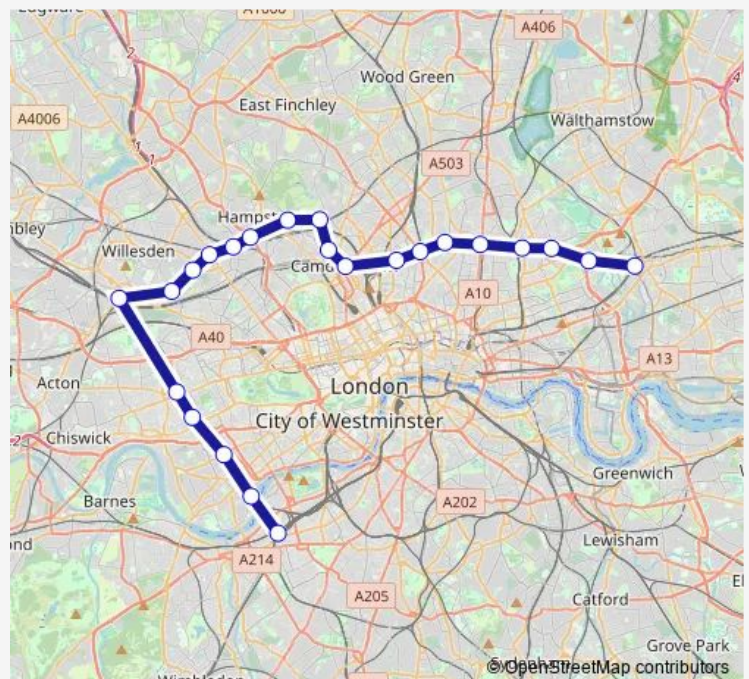

Rail Mildmay Clapham Junction - Stratford (London)

[Go to website](#)

Direction

Clapham Junction — Stratford (London)

23 stops

[Open route schedule](#)

- Clapham Junction
- Imperial Wharf
- West Brompton
- Kensington (Olympia)
- Shepherds Bush
- Willesden Junction
- Kensal Rise
- Brondesbury Park
- Brondesbury
- West Hampstead
- Finchley Road & Frognal
- Hampstead Heath
- Gospel Oak
- Kentish Town West
- Camden Road
- Caledonian Road & Barnsbury
- Highbury & Islington
- Canonbury
- Dalston Kingsland
- Hackney Central
- Homerton

Route schedule

Clapham Junction — Stratford (London)

Monday	06:00-23:04
Tuesday	06:00-22:49
Wednesday	06:00-22:49
Thursday	06:00-22:49
Friday	06:00-22:49
Saturday	06:04-23:04
Sunday	08:58-21:59

Route info

Direction: Clapham Junction

Stops: 23

Trip Duration: 1 hour 4 min

■ Mildmay — Clapham Junction - Stratford (London)

Hackney Wick

Stratford (London)

Direction

Stratford (London) — Clapham Junction

23 stops

[Open route schedule](#)

Stratford (London)

Hackney Wick

Homerton

Hackney Central

Dalston Kingsland

Canonbury