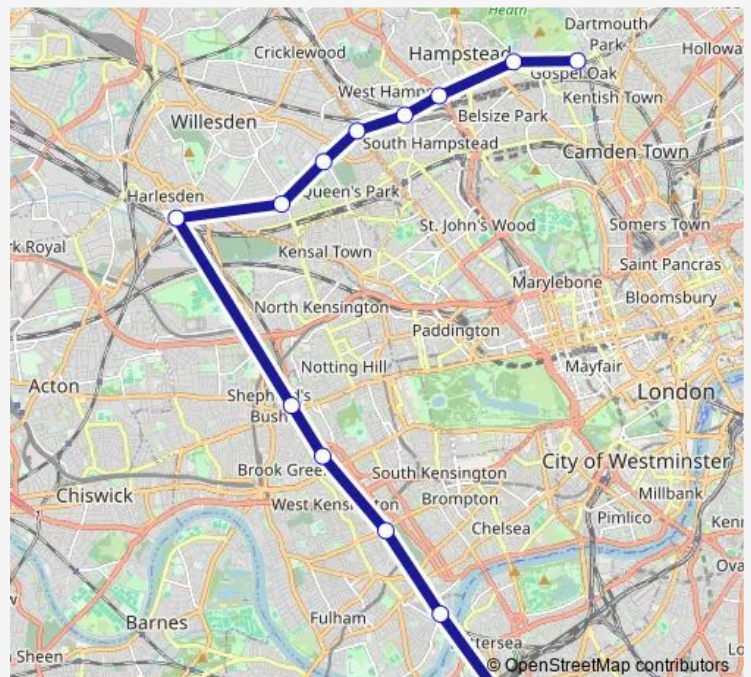

Rail Mildmay Gospel Oak - Clapham Junction

[Go to website](#)

Direction

Gospel Oak — Clapham Junction

13 stops

[Open route schedule](#)

Gospel Oak

Hampstead Heath

West Brompton

Imperial Wharf

Clapham Junction

Route schedule

Gospel Oak — Clapham Junction

Monday —

Tuesday —

Wednesday —

Thursday —

Friday —

Saturday —

Sunday 09:15

Route info

Direction: Gospel Oak

Stops: 13

Trip Duration: 0 hour 37 min

■ Mildmay — Gospel Oak - Clapham Junction

Mildmay Rail time schedules and route maps are available in an offline PDF at busmaps.com. Use the busmaps.com website to see live bus times, train schedule or subway schedule, and step-by-step directions for all public transit in London