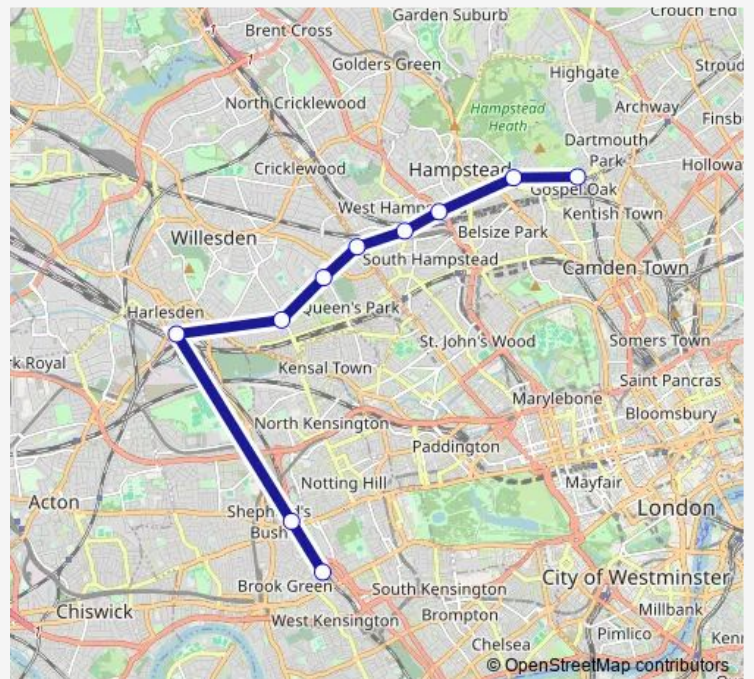

### Direction

Gospel Oak — Kensington (Olympia)

10 stops

[Open route schedule](#)

Gospel Oak

Hampstead Heath

Finchley Road & Frognal

West Hampstead

### Route schedule

Gospel Oak — Kensington (Olympia)

Monday —

Tuesday —

Wednesday —

Thursday —

Friday —

Saturday —

### Route info

Direction: Gospel Oak

Stops: 10

Trip Duration: 0 hour 29 min

■ Mildmay — Gospel Oak - Kensington (Olympia)

Mildmay Rail time schedules and route maps are available in an offline PDF at [busmaps.com](https://busmaps.com). Use the [busmaps.com](https://busmaps.com) website to see live bus times, train schedule or subway schedule, and step-by-step directions for all public transit in London