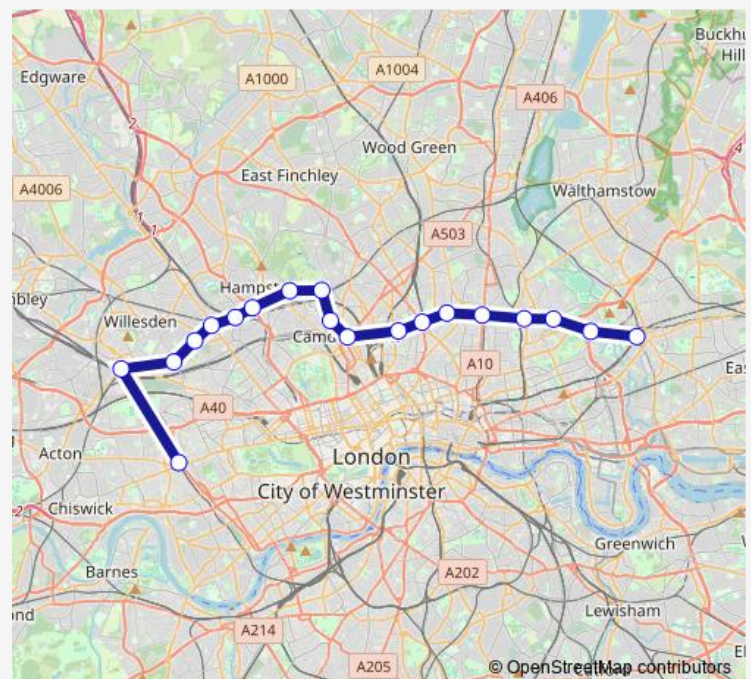

### Route schedule

Stratford (London) — Shepherds Bush

Monday —

Tuesday —

Wednesday —

Thursday —

Friday —

Saturday —

### Route info

Direction: Stratford (London)

Stops: 19

Trip Duration: 0 hour 47 min

Mildmay — Stratford (London) - Shepherds Bush

## Route schedule

Shepherds Bush — Stratford (London)

Monday

—

Tuesday

—

Wednesday

—