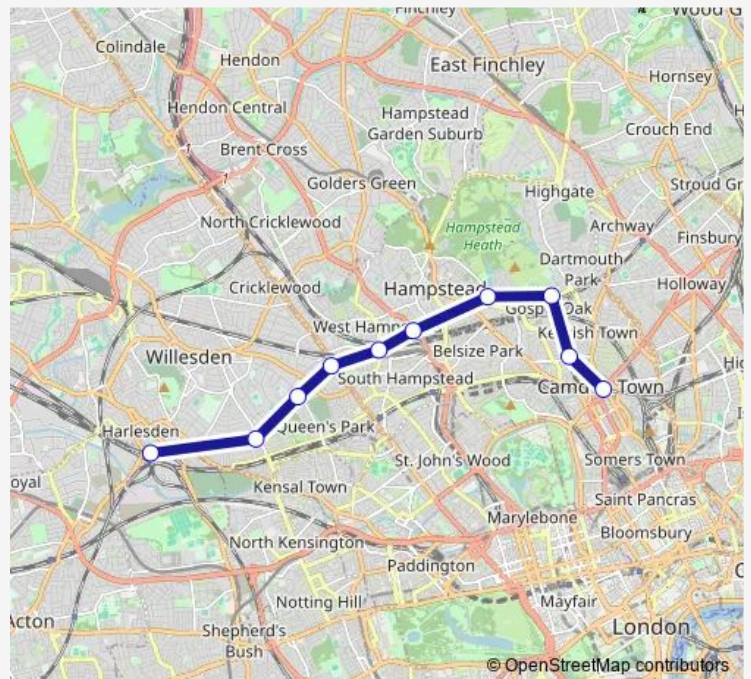

Rail Mildmay Camden Road - Willesden Junction

[Go to website](#)

**Direction**

Camden Road — Willesden Junction

10 stops

[Open route schedule](#)

Camden Road

Kentish Town West

Route schedule

Camden Road — Willesden Junction

Monday	24:18-00:35 <sup>+1</sup>
Tuesday	00:18-00:35 <sup>+1</sup>
Wednesday	00:18-00:35 <sup>+1</sup>
Thursday	00:18-00:35 <sup>+1</sup>
Friday	00:18-00:35
Saturday	23:52-00:37 <sup>+1</sup>
Sunday	00:07-23:24

Route info

Direction: Camden Road

Stops: 10

Trip Duration: 0 hour 31 min

Mildmay — Camden Road - Willesden Junction

Mildmay Rail time schedules and route maps are available in an offline PDF at [busmaps.com](https://busmaps.com). Use the [busmaps.com](https://busmaps.com) website to see live bus times, train schedule or subway schedule, and step-by-step directions for all public transit in London