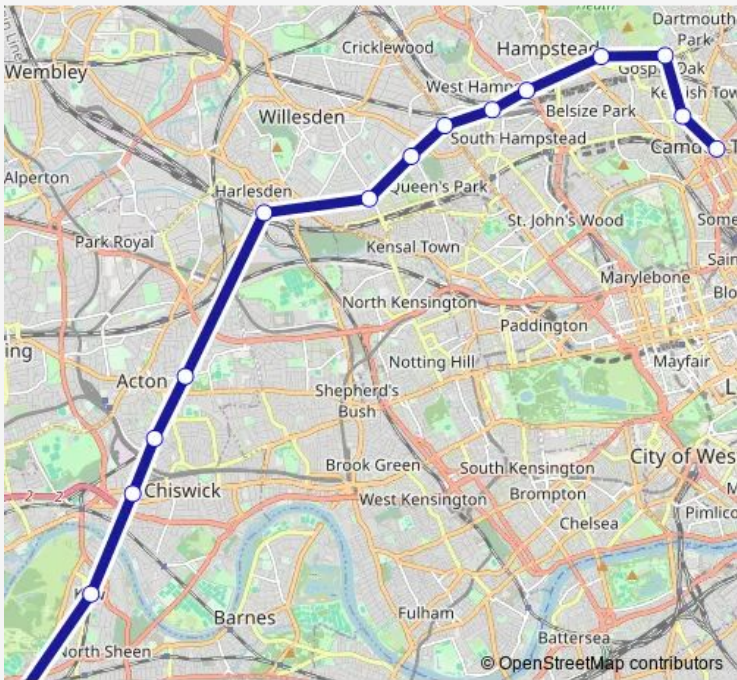

**Rail Mildmay Richmond (London) - Camden Road**

[Go to website](#)

**Direction**  
 Richmond (London) — Camden Road  
 15 stops  
[Open route schedule](#)

- Richmond (London)
- Kew Gardens
- Gunnersbury
- South Acton
- Acton Central
- Willesden Junction
- Kensal Rise
- Brondesbury Park
- Brondesbury
- West Hampstead
- Finchley Road & Frognal
- Hampstead Heath
- Gospel Oak
- Kentish Town West
- Camden Road

Route schedule  
 Richmond (London) — Camden Road

Monday	05:50-23:01
Tuesday	—
Wednesday	—
Thursday	—
Friday	—
Saturday	05:50-23:01
Sunday	08:56-23:01

Route info  
 Direction: Richmond (London)  
 Stops: 15  
 Trip Duration: 0 hour 40 min

## Direction

Camden Road — Richmond (London)

15 stops

[Open route schedule](#)

Camden Road

Kentish Town West

Gospel Oak

Hampstead Heath

## Route info

Direction: Camden Road

Stops: 15

Trip Duration: 0 hour 40 min

Mildmay Rail time schedules and route maps are available in an offline PDF at [busmaps.com](#). Use the [busmaps.com](#) website to see live bus times, train schedule or subway schedule, and step-by-step directions for all public transit in London