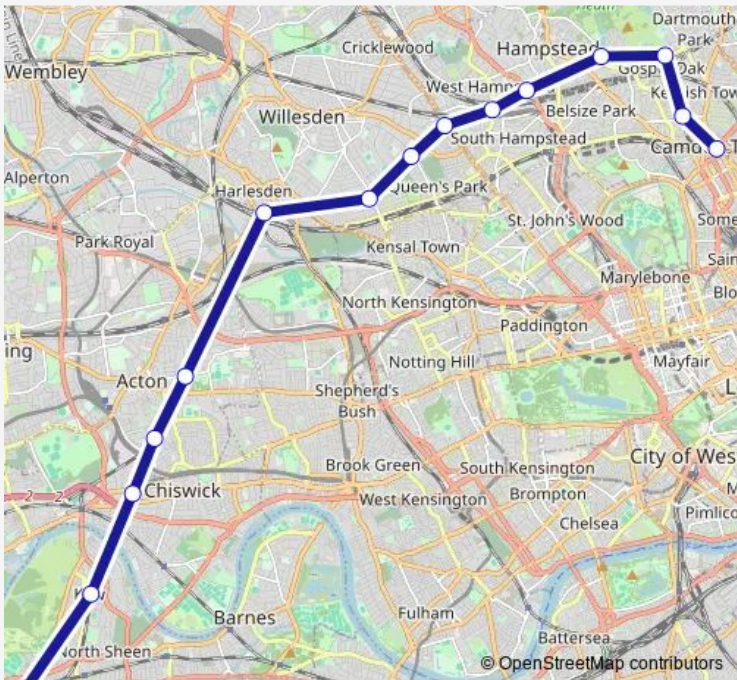

**Rail Mildmay Richmond (London) - Camden Road**

[Go to website](#)

**Direction**  
 Richmond (London) — Camden Road  
 15 stops  
[Open route schedule](#)

- Richmond (London)
- Kew Gardens
- Gunnersbury
- South Acton
- Acton Central
- Willesden Junction
- Kensal Rise
- Brondesbury Park
- Brondesbury
- West Hampstead
- Finchley Road & Frognal
- Hampstead Heath
- Gospel Oak
- Kentish Town West
- Camden Road

Route schedule  
 Richmond (London) — Camden Road

Monday	—
Tuesday	—
Wednesday	—
Thursday	—
Friday	—
Saturday	05:46-23:26
Sunday	08:56-23:01

Route info  
 Direction: Richmond (London)  
 Stops: 15  
 Trip Duration: 0 hour 40 min

## Direction

Camden Road — Richmond (London)

15 stops

[Open route schedule](#)

Camden Road

Kentish Town West

Gospel Oak

Hampstead Heath

## Route schedule

Camden Road — Richmond (London)

Monday

—

Tuesday

—

Wednesday

—