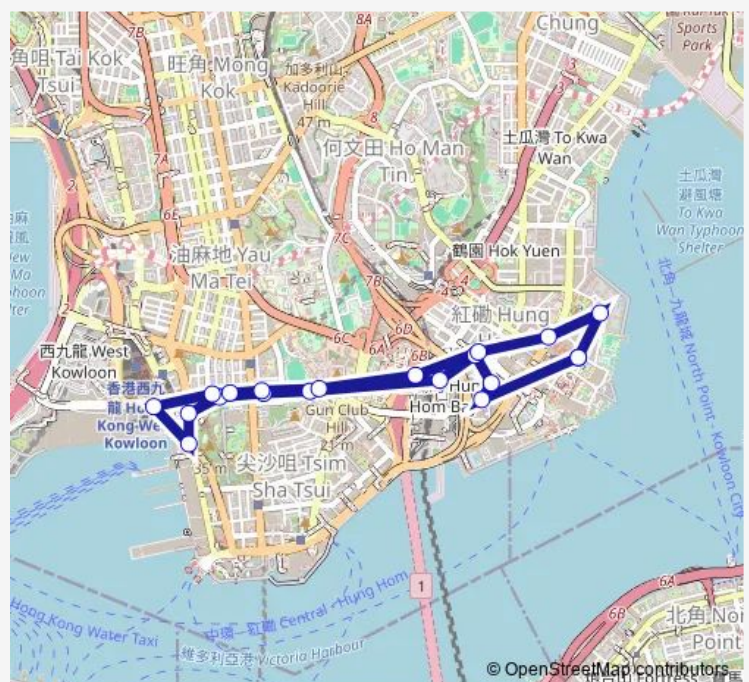

Austin Road, Near Austin Tower

Austin Road, Near YIU KEI Mansion

Austin Road, Near BP International House

Canton Road, Near THE Victoria Tower

Canton Road, Near China Hong Kong City Tower 6|Canton Road Outside China Hong Kong City

Austin Road West, Near West Kowloon Station

Austin Road, Near Chong TAK Building

Austin Road, Near Lucky Building

Austin Road, Near TAK SUN School

Austin Road, Near GUN Club Hill Barracks Block 14

ON WAN Road, Near Hung HOM Station|On WAN Road, Near Hung HOM Station

Route schedule

Whampoa Garden Public Transport Interchange — Whampoa Garden Public Transport Interchange

Monday 06:30

Tuesday 06:30

Wednesday 06:30

Thursday 06:30

Friday 06:30

Saturday 06:30

Sunday 06:30

Route info

Direction: Whampoa Garden Public Transport Interchange

Stops: 20

Trip Duration: 0 hour 21 min

Hung HOM South Road, Near Hung Hong Court, Near
Hunghom BAY Centre|Hung HOM South Road, Near Hung
Hong Court, Hunghom BAY Centre