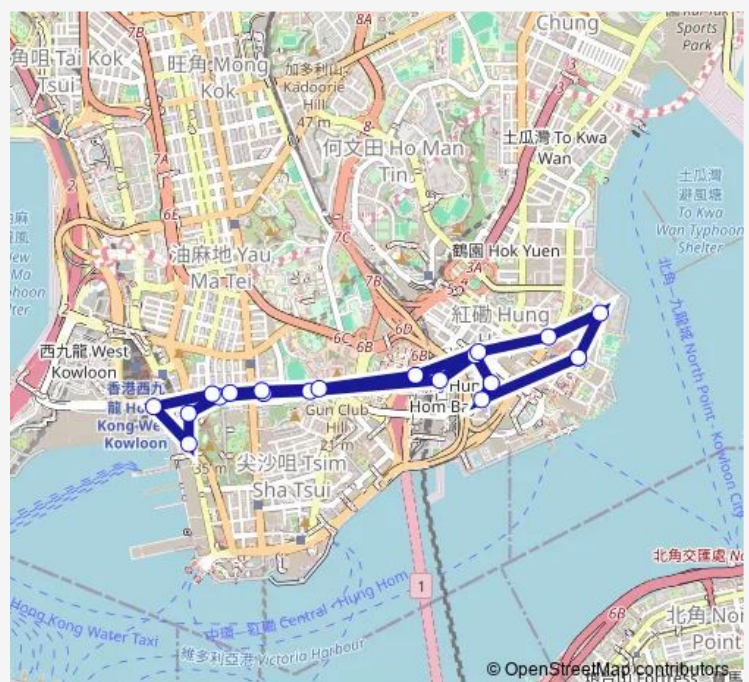

CANTON ROAD, NEAR THE VICTORIA TOWER

Canton Road, Near China Hong Kong City Tower 6|Canton Road Outside China Hong Kong City

AUSTIN ROAD WEST, NEAR WEST KOWLOON STATION

AUSTIN ROAD, NEAR CHONG TAK BUILDING

Austin Road, Near Lucky Building

Austin Road, Near TAK SUN School

Austin Road, Near GUN Club Hill Barracks Block 14

ON WAN ROAD, NEAR HUNG HOM STATION

### Route schedule

Whampoa Garden Public Transport Interchange — Whampoa Garden Public Transport Interchange

Monday 06:30

Tuesday 06:30

Wednesday 06:30

Thursday 06:30

Friday 06:30

Saturday 06:30

### Route info

Direction: Whampoa Garden Public Transport Interchange

Stops: 20

Trip Duration: 0 hour 21 min

26A — Whampoa Garden Public Transport Interchange - Tsim SHA Tsui (Canton Road) (Circular) (Supplementary Service) **BusMaps**