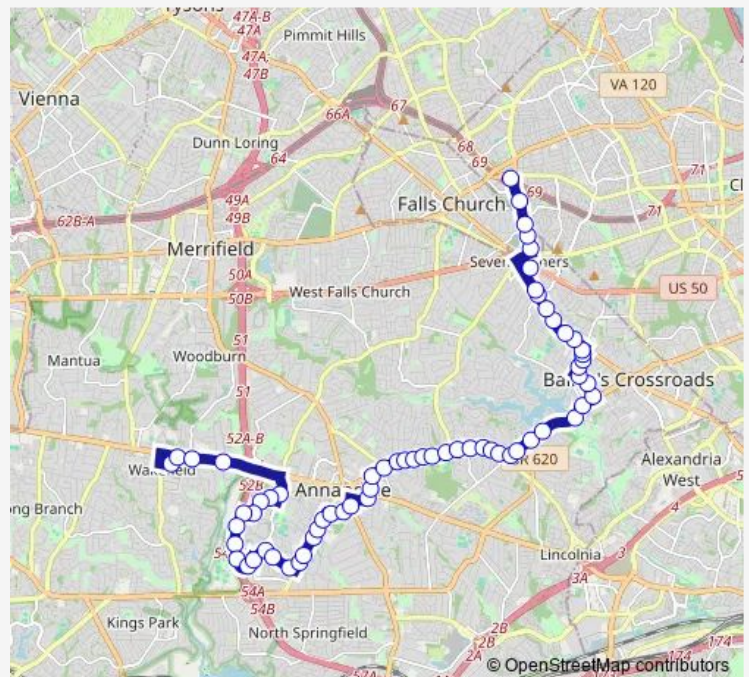

Americana Dr+Herkimer St

Americana Dr+Entrance To Pool

Americana Dr+Sauquoit Ln

Oreana Dr+Killebrew Dr

Killebrew Dr+Heritage Dr

Heritage Dr+Newcastle Dr

Heritage Dr+Bristow Dr

Ravensworth Rd+Brook Hills Dr

Thursday 05:28-18:58

Friday 05:28-18:58

Saturday —

Sunday —

**Route info**

Direction: Lake Dr+Nvcc Annandale

Stops: 65

Trip Duration: 0 hour 50 min

26a — Annandale-East Falls Church

Ravensworth Rd+Rawlins Rd

Jayhawk St+Royal Court Dr

Jayhawk St+King Edward Ct

Backlick Rd+Jayhawk St

John Marr Dr+Little River Tpk

John Marr Dr+Tom Davis Dr

John Marr Dr+Columbia Pk

## Route info

Direction: East Falls Church+Bay B

Stops: 66

Trip Duration: 0 hour 53 min

Columbia Pk+Aqua Ter

Columbia Pk+Lakewood Dr

Columbia Pk+Ashwood Pl

Columbia Pk+Lincolnia Rd