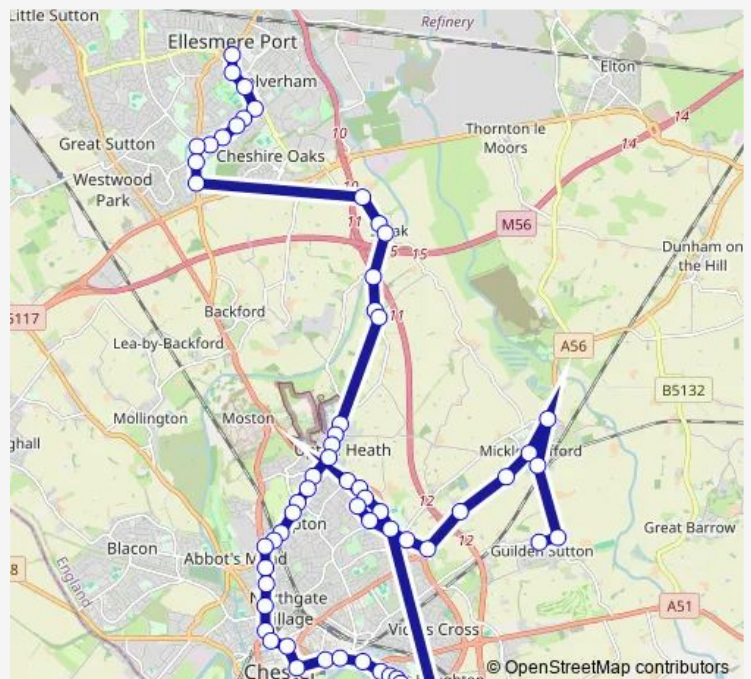

Acres Lane

Oakfield Drive

Endsleigh Gardens

Route schedule

Ellesmere Port Bus Interchange Stand D — Oaklands

Monday 14:10

Tuesday 14:10

Wednesday 14:10

Thursday 14:10

Friday 14:10

Saturday —

Sunday —

Route info

Direction: Ellesmere Port Bus Interchange Stand D

Stops: 60

Trip Duration: 1 hour 20 min

26A — Guilden Sutton - Ellesmere Port

The Wheatsheaf

Gatesheath Drive

Wealstone Lane

Mill Close

Egerton Drive

Railway Station

The Mill PH

Abbot's Drive

Waterloo Road

Abbot's Grange

Tudor Place

Delamere Street

Chester Bus Interchange

Foregate Street Stop AA

Steam Mill Street