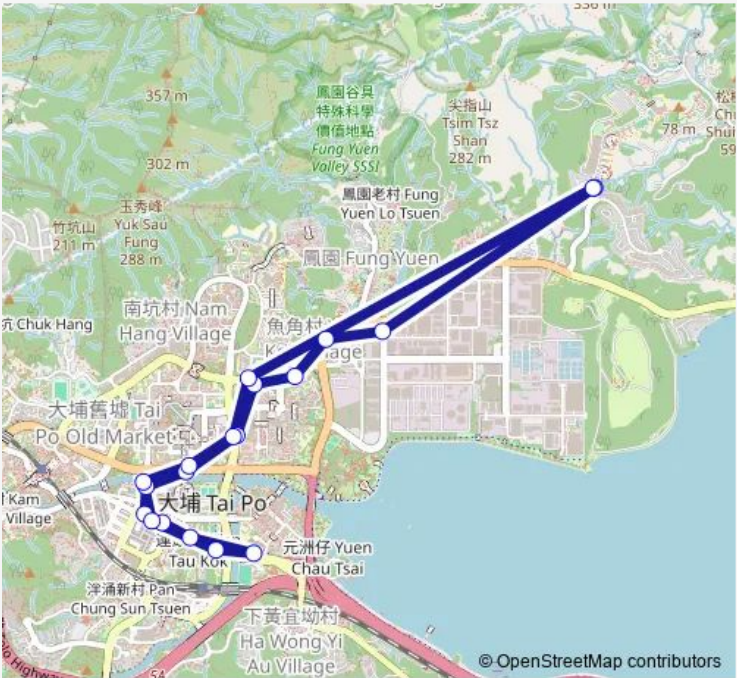

Bus 26A THE Education University OF Hong Kong - TAI PO Market (Kwong FUK Road) (Circular)

[Go to website](#)

Direction
 THE EDUCATION UNIVERSITY OF HONG KONG MINIBUS TERMINUS — THE EDUCATION UNIVERSITY OF HONG KONG MINIBUS TERMINUS
 19 stops
[Open route schedule](#)

- THE EDUCATION UNIVERSITY OF HONG KONG MINIBUS TERMINUS
- TING KOK ROAD, NEAR LEE KUM KEE, TAI PO INDUSTRIAL ESTATE
- Ting KOK Road, Near YUE Kok
- TING KOK ROAD, WESTBOUND BUS LAY-BY NEAR KAU YAN COLLEGE
- Ting KOK Road, YEE NGA Court
- NAM WAN Road, SUN Hing Garden|Nam WAN Road, Near SUN Hing Garden|Nam WAN Road SUN Hing Garden|Nam WAN Road, Outside SUN Hing Garden
- TAI PO TAI WO ROAD, OPPOSITE TAI PO CENTRE
- PO HEUNG BRIDGE SOUTHBOUND OPPOSITE FORMER LUK HEUNG SAN TSUEN PUBLIC SCHOOL|PO HEUNG STREET, NEAR PO HEUNG BRIDGE|PO HEUNG BRIDGE SOUTHBOUND OPPOSITE FORMER LUK HEUNG SAN TSUEN PUBLIC SCHOOL
- 73 KWONG FUK ROAD|NO. 71 KWONG FUK ROAD|KWONG FUK ROAD, NEAR TAK HONG BUILDING|NO. 73 KWONG FUK ROAD
- Kwong FUK Road, Near Kwong FUK Building|Kwong FUK Road, Near Kwong FUK Building
- Kwong FUK Road, Near WAN TAU KOK Lane|Kwong FUK Road, WAN TAU KOK Lane|Kwong FUK Road, Near WAN TAU KOK Lane
- TAI PO ROAD, OUTSIDE KWONG FUK ESTATE

Route schedule
 THE EDUCATION UNIVERSITY OF HONG KONG MINIBUS TERMINUS — THE EDUCATION UNIVERSITY OF HONG KONG MINIBUS TERMINUS

Monday	07:30-17:30
Tuesday	07:30-17:30
Wednesday	07:30-17:30
Thursday	07:30-17:30
Friday	07:30-17:30
Saturday	—
Sunday	—

Route info
 Direction: THE EDUCATION UNIVERSITY OF HONG KONG MINIBUS TERMINUS
 Stops: 19
 Trip Duration: 0 hour 28 min

26A — THE Education University OF Hong Kong - TAI PO Market (Kwong FUK Road) (Circular) **BusMaps**