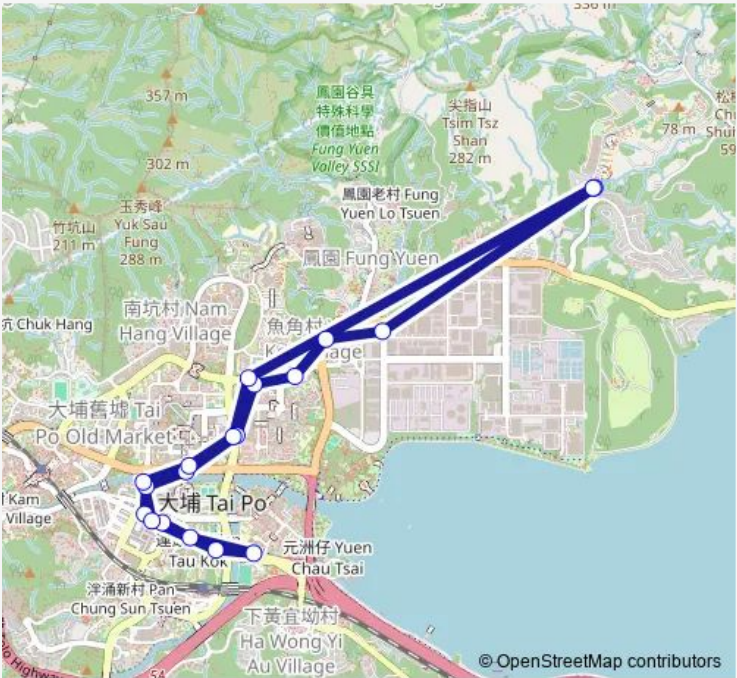

Bus 26a THE Education University OF Hong Kong - TAI PO Market (Kwong FUK Road) (Circular)

[Go to website](#)

Direction
 THE Education University OF Hong Kong Minibus Terminus — THE Education University OF Hong Kong Minibus Terminus
 19 stops
[Open route schedule](#)

- THE Education University OF Hong Kong Minibus Terminus
- Ting KOK Road, Near LEE KUM Kee, TAI PO Industrial Estate
- Ting KOK Road, Near YUE Kok
- Ting KOK Road, Westbound BUS LAY-BY Near KAU YAN College
- Ting KOK Road, YEE NGA Court
- NAM WAN Road, SUN Hing Garden|Nam WAN Road, Near SUN Hing Garden|Nam WAN Road SUN Hing Garden|Nam WAN Road, Outside SUN Hing Garden
- TAI PO TAI WO Road, Opposite TAI PO Centre
- PO Heung Bridge Southbound Opposite Former LUK Heung SAN Tsuen Public School|Po Heung Street, Near PO Heung Bridge|Po Heung Bridge Southbound Opposite Former LUK Heung SAN Tsuen Public School
- 73 Kwong FUK Road|No. 71 Kwong FUK Road|Kwong FUK Road, Near TAK Hong Building|No. 73 Kwong FUK Road
- Kwong FUK Road, Near Kwong FUK Building|Kwong FUK Road, Near Kwong FUK Building
- Kwong FUK Road, Near WAN TAU KOK Lane|Kwong FUK Road, WAN TAU KOK Lane|Kwong FUK Road, Near WAN TAU KOK Lane
- TAI PO Road, Outside Kwong FUK Estate
- Kwong FUK Road, Outside Wong Shiu CHI Secondary School|Tai PO Road, Near Kwong FUK Park

Route schedule
 THE Education University OF Hong Kong Minibus Terminus — THE Education University OF Hong Kong Minibus Terminus

Monday	07:30-17:30
Tuesday	07:30-17:30
Wednesday	07:30-17:30
Thursday	07:30-17:30
Friday	07:30-17:30
Saturday	—
Sunday	—

Route info
 Direction: THE Education University OF Hong Kong Minibus Terminus
 Stops: 19
 Trip Duration: 0 hour 28 min

26a — THE Education University OF Hong Kong - TAI PO Market (Kwong FUK Road) (Circular) **BusMaps**