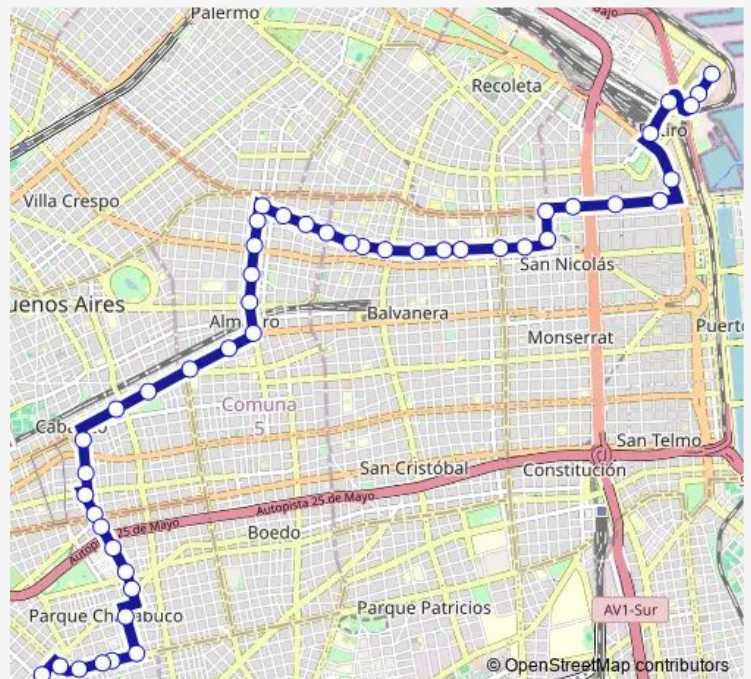

### Route schedule

2244 PY Comodoro Av. — Castañares y Lautaro

Monday 00:33-23:54

Tuesday 00:33-23:54

Wednesday 00:33-23:54

Thursday 00:33-23:54

Friday 00:33-23:54

Saturday 00:30-23:58

### Route info

Direction: 2244 PY Comodoro Av.

Stops: 48

Trip Duration: 0 hour 51 min

■ 26A — Jnamba026

BusMaps

3695 Lavalle

3697 LAVALLE

## Route info

Direction: Lautaro y castaños

Stops: 42

Trip Duration: 1 hour 3 min

3936 Corrientes Av.

3616 Corrientes Av.

3420 Corrientes Av.

3146 Corrientes Av.