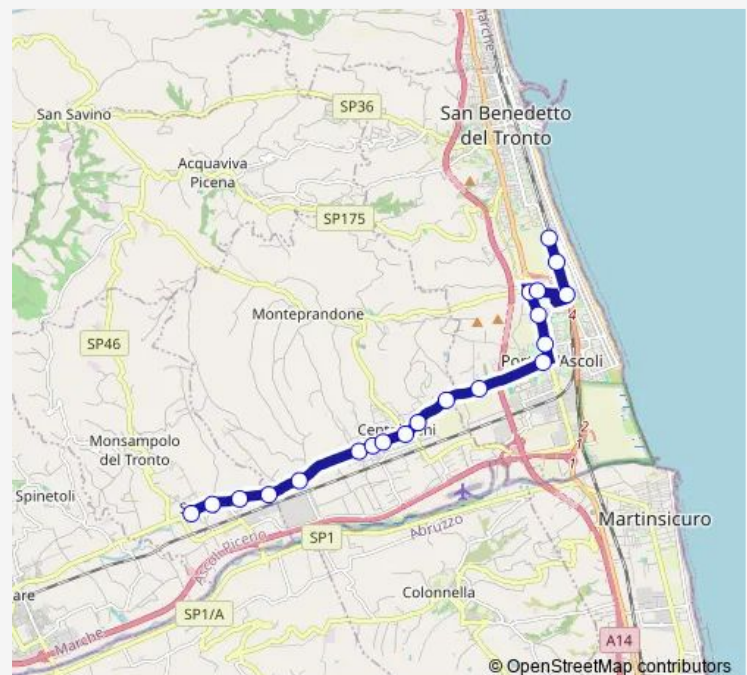

Porto D'Ascoli - Banca Delle Marche

S. Benedetto DEL TR. - VIA Mamiani Depos

S.Benedetto DEL TR.-V.Le Sport Incr. V.

S. Benedetto DEL TR. - Viale Dello Sport

S. Benedetto DEL TR. - VIA Dello Sport I

Route schedule

Stella DI Monsampolo - Rifornimento — S. Benedetto DEL TR. - VIA Dello Sport I

Monday 07:15

Tuesday 07:15

Wednesday 07:15

Thursday 07:15

Friday 07:15

Saturday 07:15

Sunday —

Route info

Direction: Stella DI Monsampolo - Rifornimento

Stops: 20

Trip Duration: 0 hour 25 min

Stella DI Monsampolo-SS4-VIA Mamiani-Viale Dello Sport-Ipsia

BusMaps

Bus time schedules and route maps are available in an offline PDF at busmaps.com. Use the busmaps.com website to see live bus times, train schedule or subway schedule, and step-by-step directions for all public transit in Monteprandone