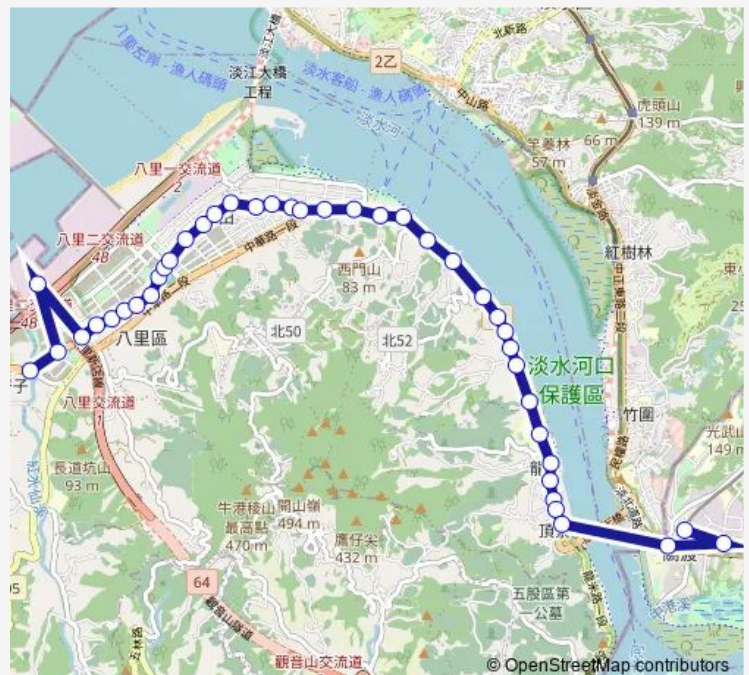

安老院

大崁里

乙天宮

Route schedule

八仙樂園 — 捷運關渡站

Monday 00:00-17:19

Tuesday 00:00-17:19

Wednesday 00:00-17:19

Thursday 00:00-17:19

Friday 00:00-17:19

Saturday 00:00

Sunday 00:00

Route info

Direction: 八仙樂園

Stops: 41

Trip Duration: 6 hour 41 min

Thursday 00:00-07:03

Friday 00:00-07:03

Saturday 00:00

Sunday 00:00

Route info

Direction: 關渡

Stops: 39

Trip Duration: 16 hour 57 min